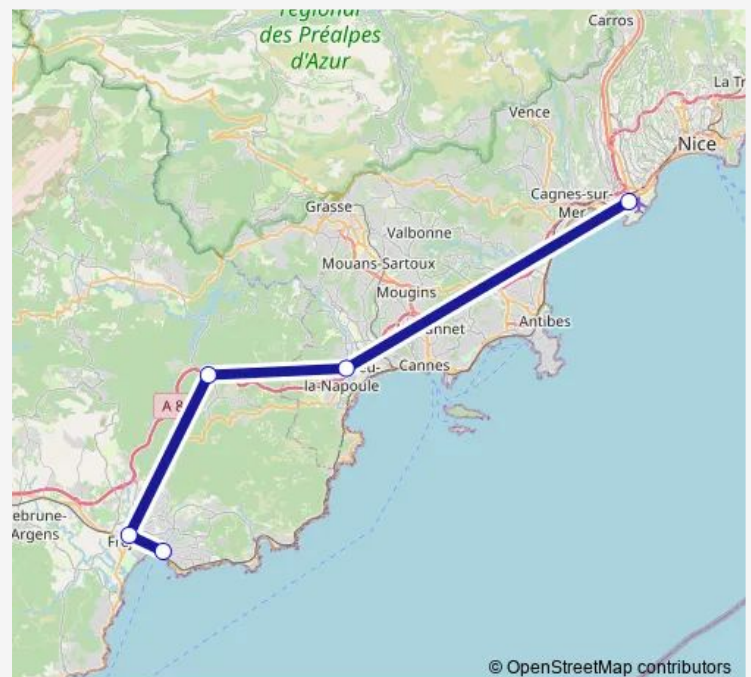

Bus 90 ST Raphael - Nice

[Go to website](#)

Direction

Gare Routiere — Aeroport Term2

5 stops

[Open route schedule](#)

Gare Routiere

Gare Routiere

Parc Relais Fayence Esterel

Parking Beguier

Aeroport Term2

Route schedule

Gare Routiere — Aeroport Term2

Monday 07:15-19:30

Tuesday 07:15-19:30

Wednesday 07:15-19:30

Thursday 07:15-19:30

Friday 07:15-19:30

Saturday 07:15-19:30

Sunday 07:15-19:30

Route info

Direction: Gare Routiere

Stops: 5

Trip Duration: 1 hour 15 min

90 — ST Raphael - Nice

Direction

Aéroport Term2 — Gare Routiere

5 stops

[Open route schedule](#)

Aéroport Term2

Parking Beguier

Parc Relais Fayence Esterel