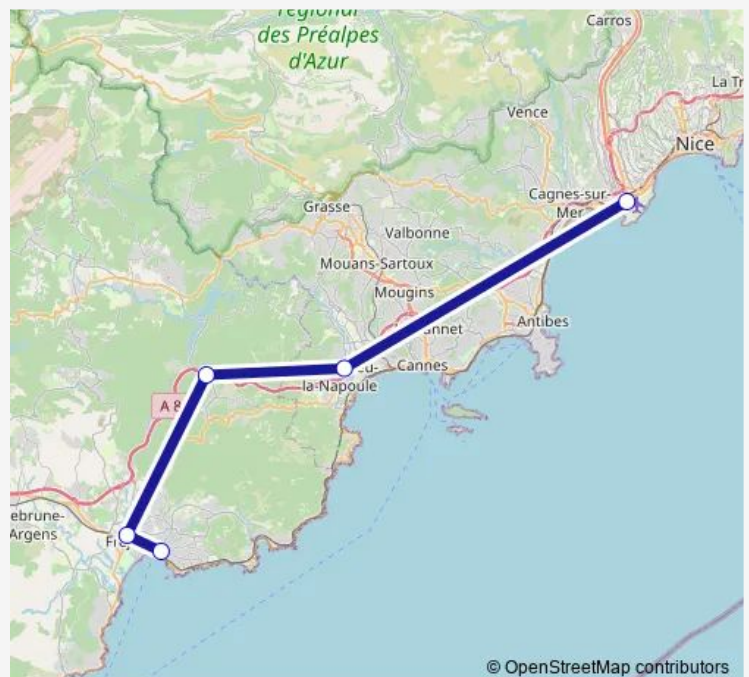

Parc Relais Fayence Esterel

Parking Beguier

Aeroport Term2

Route schedule

Gare Routiere — Aeroport Term2

Monday 07:15-19:30

Tuesday 07:15-19:30

Wednesday 07:15-19:30

Thursday 07:15-19:30

Friday 07:15-19:30

Saturday 07:15-19:30

Sunday 07:15-19:30

Route info

Direction: Gare Routiere

Stops: 5

Trip Duration: 1 hour 15 min

© OpenStreetMap contributors

90 — ST Raphael - Nice

Direction

Aéroport Term2 — Gare Routiere

5 stops

[Open route schedule](#)

Aéroport Term2

Parking Beguier

Parc Relais Fayence Esterel

Gare Routiere

Gare Routiere

Route schedule

Aéroport Term2 — Gare Routiere

Monday	09:00-21:30
Tuesday	09:00-21:30
Wednesday	09:00-21:30
Thursday	09:00-21:30
Friday	09:00-21:30
Saturday	09:00-21:30
Sunday	09:00-21:30