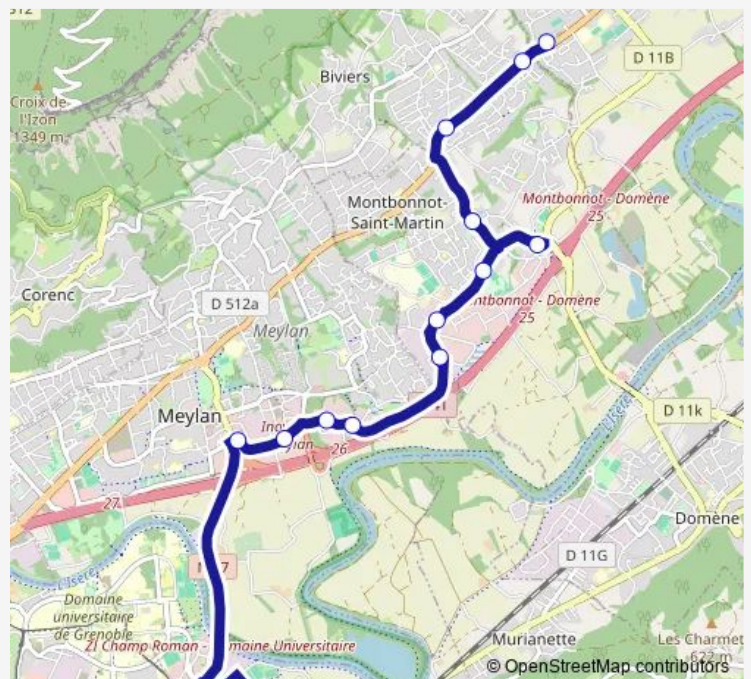

Gières, Gières Gare - Université

### Route schedule

Saint-Ismier, College Gresivaudan — Gières, Gières Gare - Université

Monday 06:23-18:43

Tuesday 06:23-18:43

Wednesday 06:23-18:43

Thursday 06:23-18:43

Friday 06:23-18:43

Saturday —

### Route info

Direction: Saint-Ismier, College Gresivaudan

Stops: 13

Trip Duration: 0 hour 22 min

## Route info

Direction: Gières, Gières Gare - Université

Stops: 13

Trip Duration: 0 hour 22 min

90 Bus time schedules and route maps are available in an offline PDF at [busmaps.com](https://busmaps.com). Use the [busmaps.com](https://busmaps.com) website to see live bus times, train schedule or subway schedule, and step-by-step directions for all public transit in Grenoble