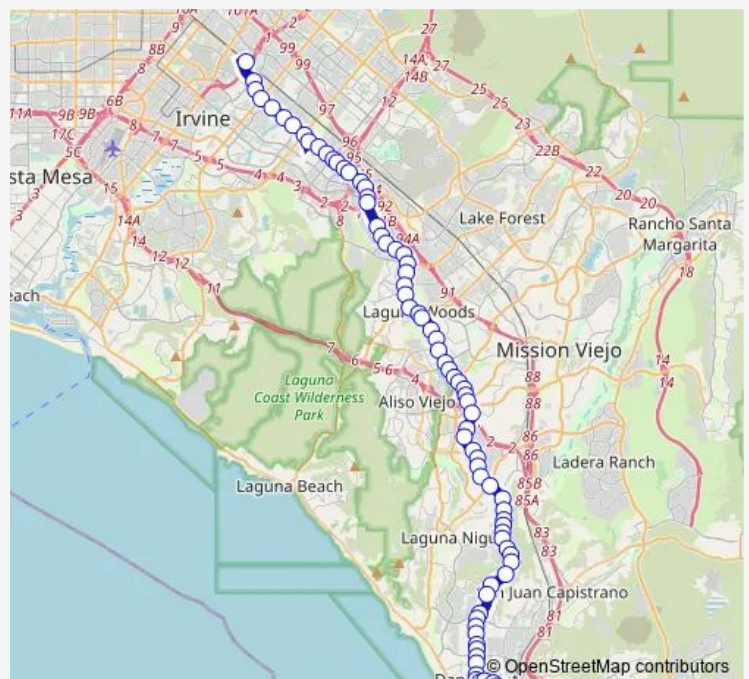

Irvine Center-Lion Country

Route schedule

TUSTIN METROLINK STATION-DOCK 8 — Golden Lantern-Dana Point Harbor

Monday 05:14-20:58

Tuesday 05:14-20:58

Wednesday 05:14-20:58

Thursday 05:14-20:58

Friday 05:14-20:58

Saturday 05:01-21:09

Sunday 05:05-19:46

Route info

Direction: TUSTIN METROLINK STATION-DOCK 8

Stops: 76

Trip Duration: 1 hour 13 min

90 — Tustin Station - Dana Point Harbor

Irvine Center-Bake

Irvine Center-Tesla

Irvine Center-Scientific

Moulton-Lake Forest

Moulton-Lake Hills Church

Moulton-Ridge Route

Moulton-Santa Maria

Moulton-Gate 16

Moulton / EL Toro

Friday 05:10-20:58

Saturday 05:04-19:47

Sunday 05:04-19:42

Route info

Direction: Golden Lantern-Dana Point Harbor

Stops: 69

Trip Duration: 1 hour 12 min

Moulton-ENT 28188 Ventanja