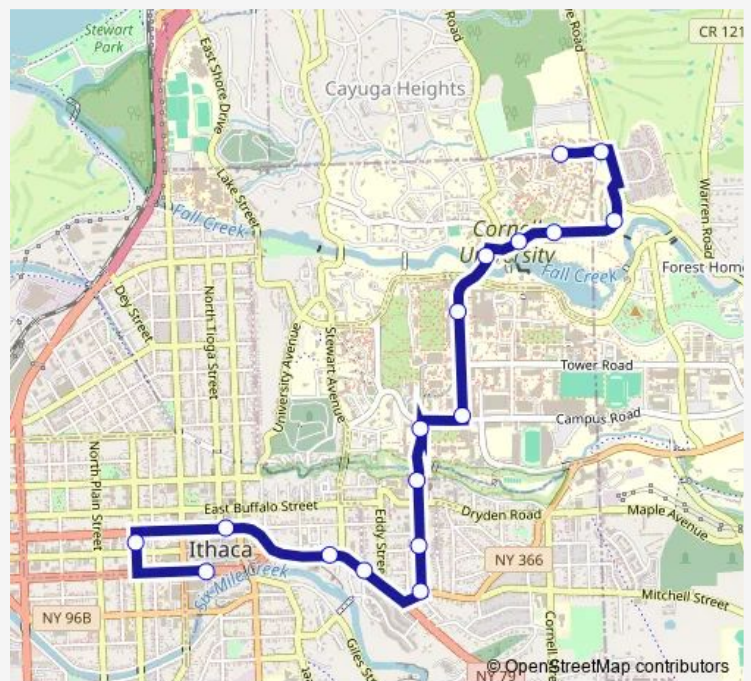

### Route schedule

Robert Purcell Community Center — Ithaca Commons - Green St

Monday 19:47-02:27<sup>+1</sup>

Tuesday 19:47-02:27<sup>+1</sup>

Wednesday 19:47-02:27<sup>+1</sup>

Thursday 19:47-02:27<sup>+1</sup>

Friday 19:47-02:27<sup>+1</sup>

Saturday 19:12-02:27<sup>+1</sup>

Sunday —

### Route info

Direction: Robert Purcell Community Center

Stops: 17

Trip Duration: 0 hour 19 min

**Direction**

Ithaca Commons - Green St — Robert Purcell Community Center

12 stops

[Open route schedule](#)

## Route info

Direction: Ithaca Commons - Green St

Stops: 12

Trip Duration: 0 hour 12 min

90 Bus time schedules and route maps are available in an offline PDF at [busmaps.com](http://busmaps.com). Use the [busmaps.com](http://busmaps.com) website to see live bus times, train schedule or subway schedule, and step-by-step directions for all public transit in Ithaca