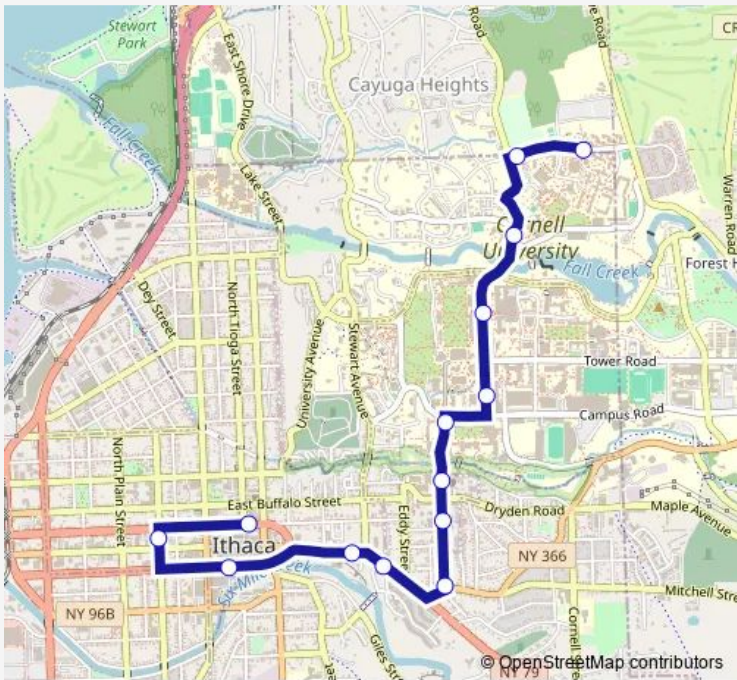

[Go to website](#)

**Direction**  
 Ithaca Commons - Seneca St — Robert Purcell Community Center

14 stops

[Open route schedule](#)

- Ithaca Commons - Seneca St
- Albany at Salvation Army
- Ithaca Commons - Green St
- State/MLK @ Stewart
- State/MLK @ Quarry
- College @ Mitchell
- Collegetown Crossing
- College @ Oak
- Carpenter Hall
- Statler Hall
- Rockefeller Hall
- Thurston at Balch Hall
- Jessup @ Triphammer
- Robert Purcell Community Center

Route schedule  
 Ithaca Commons - Seneca St — Robert Purcell Community Center

Monday	19:26-02:15 <sup>+1</sup>
Tuesday	19:26-02:15 <sup>+1</sup>
Wednesday	19:26-02:15 <sup>+1</sup>
Thursday	19:26-02:15 <sup>+1</sup>
Friday	19:26-02:15 <sup>+1</sup>
Saturday	19:00-02:15 <sup>+1</sup>
Sunday	—

**Route info**

Direction: Ithaca Commons - Seneca St

Stops: 14

Trip Duration: 0 hour 21 min

90 — Route 90

**Direction**

Robert Purcell Community Center — Ithaca Commons - Green St

17 stops

**Route info**

Direction: Robert Purcell Community Center

Stops: 17

Trip Duration: 0 hour 19 min

90 Bus time schedules and route maps are available in an offline PDF at busmaps.com. Use the busmaps.com website to see live bus times, train schedule or subway schedule, and step-by-step directions for all public transit in Ithaca