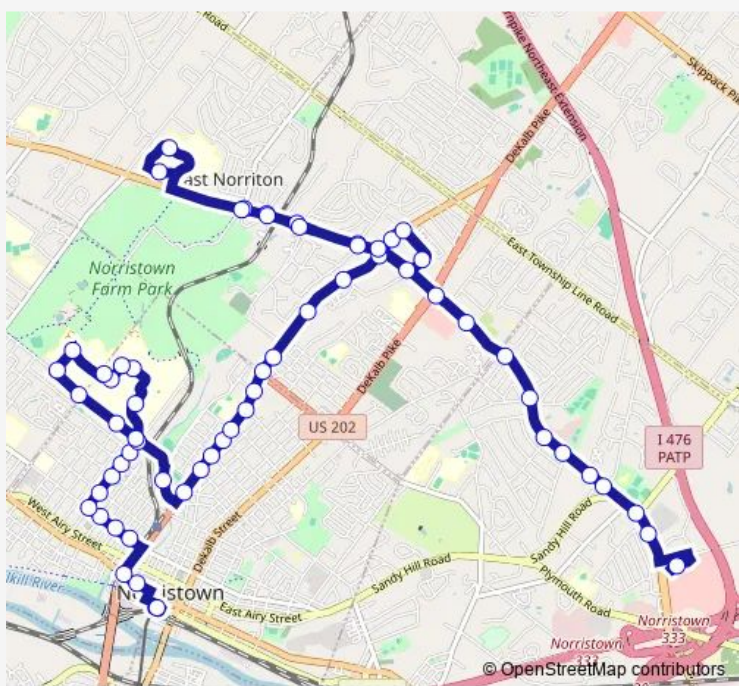

# Bus 90 Plymouth Mtng. to Norristown Tc

[Go to website](#)

**Direction**  
 Plymouth Meeting Mall — Norristown Transit Center  
 62 stops  
[Open route schedule](#)

- Plymouth Meeting Mall
- Hickory Rd & Germantown Pk - MBNS
- Germantown Pk & Plymouth Hill Condo
- Germantown Pk & Jolly Rd - FS
- Germantown Pk & Hallowell Rd - FS
- Germantown Pk & Pleasant Rd
- Germantown Pk & Virginia Rd - FS
- Germantown Pk & Valley Creek Rd
- Germantown Pk & Mulberry Ln - FS
- Germantown Pk & Arch Rd
- Germantown Pk & Arch Rd - MBFS
- Germantown Pk & Hannah Av- MBNS
- Germantown Pk & DeKalb Pk
- East Norriton Crossing Shp Cntr
- Swede Rd & Germantown Pk - MBNS
- Germantown Pk & Swede Rd - FS
- Germantown Pk & Penn Square Rd
- Germantown Pk & Stony Creek Rd - FS
- Germantown Pk & Scenic Rd
- Germantown Pk & North Wales Rd
- Einstein Medical Ctr - south entrance

Route schedule  
 Plymouth Meeting Mall — Norristown Transit Center

Monday	05:58-22:09
Tuesday	05:58-22:09
Wednesday	05:58-22:09
Thursday	05:58-22:09
Friday	05:58-22:09
Saturday	06:12-22:02
Sunday	—

Route info  
 Direction: Plymouth Meeting Mall  
 Stops: 62  
 Trip Duration: 0 hour 51 min

90 — Plymouth Mtng. to Norristown Tc **BusMaps**

Einstein Medical Ctr - north entrance

Germantown Pk & Barley Sheaf Dr

Germantown Pk & Scenic Rd - FS

Germantown Pk & Stanbridge St

Germantown Pk & Hillcrest Av - FS

Markley St & Fornance St

Markley St & Wood St

Markley St & James St

Markley St & Harding Blvd

Harding Blvd & James St

Sterigere St & Stanbridge St

Laurel Dr & The Oval

Circle Dr & Lower Farm Dr