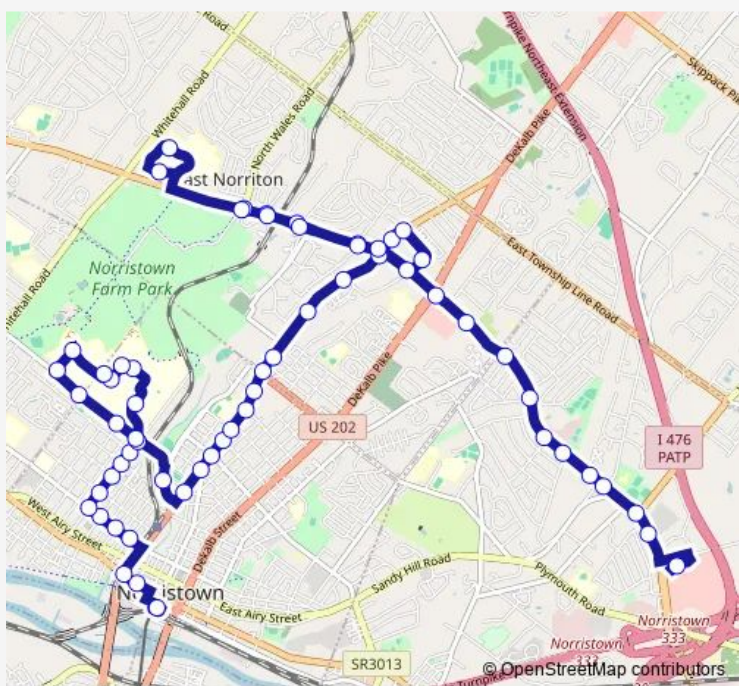

Bus 90 Plymouth Mtng. to Norristown Tc

[Go to website](#)

Direction
 Plymouth Meeting Mall — Norristown Transit Center
 62 stops
[Open route schedule](#)

- Plymouth Meeting Mall
- Hickory Rd & Germantown Pk - Mbns
- Germantown Pk & Plymouth Hill Condo
- Germantown Pk & Jolly Rd - Fs
- Germantown Pk & Hallowell Rd - Fs
- Germantown Pk & Pleasant Rd
- Germantown Pk & Virginia Rd - Fs
- Germantown Pk & Valley Creek Rd
- Germantown Pk & Mulberry Ln - Fs
- Germantown Pk & Arch Rd
- Germantown Pk & Arch Rd - Mbfs
- Germantown Pk & Hannah Av- Mbns
- Germantown Pk & Dekalb Pk
- East Norriton Crossing Shp Cntr
- Swede Rd & Germantown Pk - Mbns
- Germantown Pk & Swede Rd - Fs
- Germantown Pk & Penn Square Rd
- Germantown Pk & Stony Creek Rd - Fs
- Germantown Pk & Scenic Rd
- Germantown Pk & North Wales Rd
- Einstein Medical Ctr - south entrance

Route schedule
 Plymouth Meeting Mall — Norristown Transit Center

Monday	05:58-22:09
Tuesday	05:58-22:09
Wednesday	05:58-22:09
Thursday	05:58-22:09
Friday	05:58-22:09
Saturday	06:12-22:02
Sunday	—

Route info
 Direction: Plymouth Meeting Mall
 Stops: 62
 Trip Duration: 0 hour 46 min

90 — Plymouth Mtng. to Norristown Tc **BusMaps**

Einstein Medical Ctr - north entrance

Germantown Pk & Barley Sheaf Dr

Germantown Pk & Scenic Rd - Fs

Germantown Pk & Stanbridge St

Germantown Pk & Hillcrest Av - Fs

Markley St & Fornance St

Markley St & Wood St

Markley St & James St

Markley St & Harding Blvd

Harding Blvd & James St

Sterigere St & Stanbridge St

Laurel Dr & The Oval

Circle Dr & Lower Farm Dr