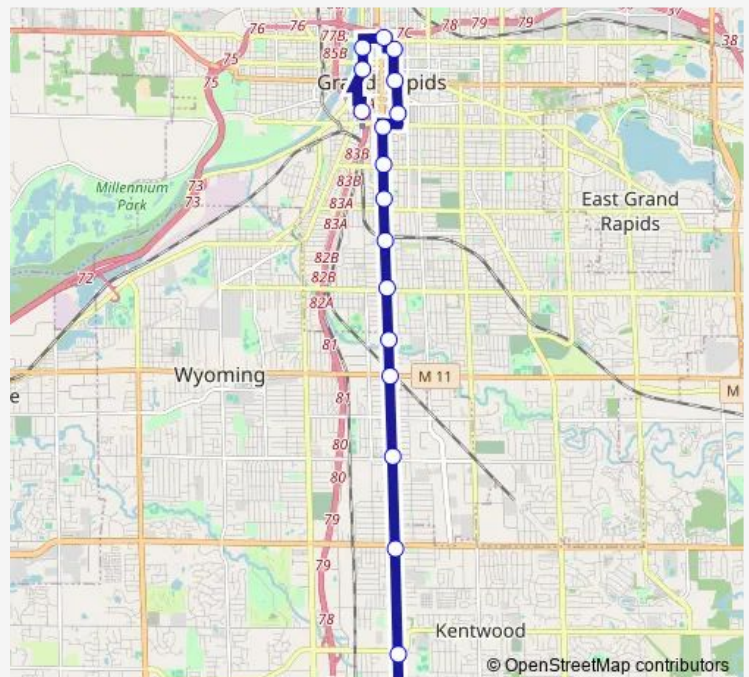

Bus 90 Silver Line

[Go to website](#)

Direction

Rapid Central Station — 60th Street Station (Nb)

18 stops

[Open route schedule](#)

Rapid Central Station

Monroe/Louis Station Nb

Route schedule

Rapid Central Station — 60th Street Station (Nb)

Monday 05:40-22:18

Tuesday 05:40-22:18

Wednesday 05:40-22:18

Thursday 05:40-22:18

Friday 05:40-22:18

Saturday 06:00-21:30

Sunday 07:00-18:30

Route info

Direction: Rapid Central Station

Stops: 18

Trip Duration: 0 hour 36 min

90 — Silver Line

Direction

60th Street Station (Nb) — Rapid Central Station

Wednesday 05:32-21:55

Thursday 05:32-21:55

Friday 05:32-21:55

Saturday 05:38-21:11

Sunday 06:10-18:10

Route info

Direction: 60th Street Station (Nb)

Stops: 18