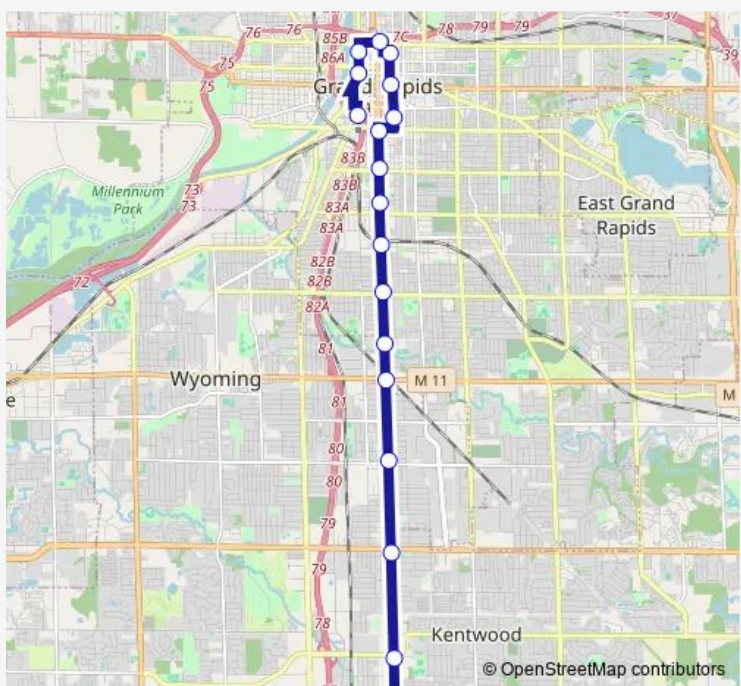

**Bus 90 Silver Line**

[Go to website](#)

**Direction**  
 Rapid Central Station — 60th Street Station (Nb)  
 18 stops  
[Open route schedule](#)

- Rapid Central Station
- Monroe/Louis Station Nb
- Devos Place Station (Nb)
- Medical Mile Station (Eb)
- Grcc/Corewell Station (Sb)
- Fulton Street Station (Sb)
- Trinity Health Station (Sb)
- Wealthy Street Station (Sb)
- M.L.K. Jr Street Station (Sb)
- Hall Street Station (Sb)
- Cottage Grove Street Station (Sb)
- Burton Street Station (Sb)
- Kroc Center Station (Sb)
- 28th Street Station (Sb)
- 36th Street Station (Sb)
- 44th Street Station (Sb)
- 54th Street Station (Sb)
- 60th Street Station (Nb)

**Route schedule**  
 Rapid Central Station — 60th Street Station (Nb)

Monday	05:40-22:18
Tuesday	05:40-22:18
Wednesday	05:40-22:18
Thursday	05:40-22:18
Friday	05:40-22:18
Saturday	06:00-21:30
Sunday	07:00-18:30

**Route info**  
 Direction: Rapid Central Station  
 Stops: 18  
 Trip Duration: 0 hour 37 min

**Direction**

60th Street Station (Nb) — Rapid Central Station

18 stops

[Open route schedule](#)

60th Street Station (Nb)

Rapid Central Station