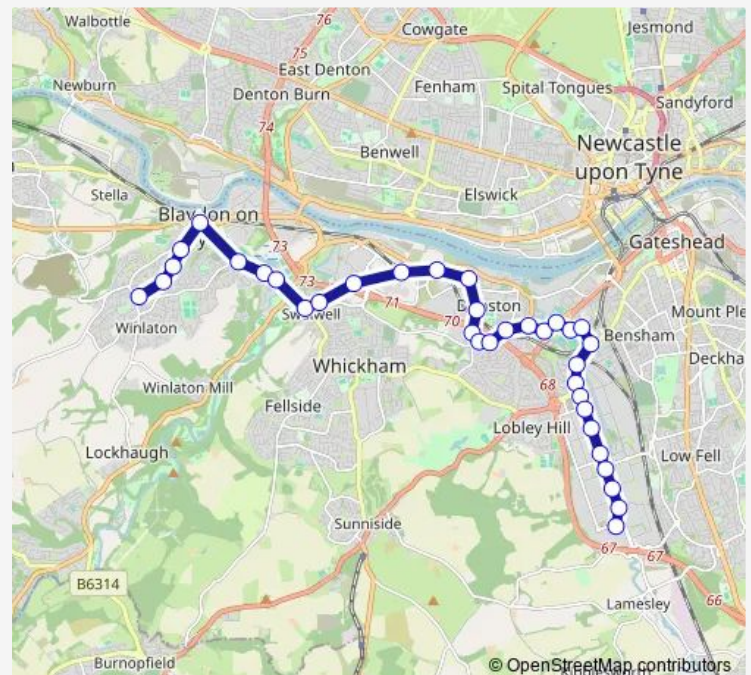

Bus 90 Winlaton - Team Valley

[Go to website](#)

Direction

Winlaton Bus Station — Retail World Marquis Way

35 stops

[Open route schedule](#)

- Winlaton Bus Station
- Blaydon Bank-Alice Street
- Blaydon Bank-Monarch Terrace
- Blaydon Bank-Croftdale Road
- Blaydon Bus Station
- Shibdon Road-Shibdon Bank
- Shibdon Road-Axwell Park
- Shibdon Road-Swalwell Roundabout
- Hexham Road - Broadmeadows Close
- Hexham Road - Sands Road
- Long Rigg
- Metrocentre Interchange
- Handy Drive-Bus Depot
- St Omers Road
- Dunston Road-Park
- Park Terrace-Hawthorne Drive
- Ellison Road
- Ellison Road-The Crescent
- Ellison Road
- Ellison Road-Catholic Church
- Derwentwater Road-Teams Bridge

Route schedule

Winlaton Bus Station — Retail World Marquis Way

Monday	05:14
Tuesday	05:14
Wednesday	05:14
Thursday	05:14
Friday	05:14
Saturday	—
Sunday	—

Route info

Direction: Winlaton Bus Station

Stops: 35

Trip Duration: 0 hour 36 min

90 — Winlaton - Team Valley

Derwentwater Road-Pitz

Bolam Street

Victoria Road-Queen Street

Lobley Hill Road-Victoria Road

Lobley Hill Road-Queensway

Lobley Hill Road - Kingsway North

Kingsway North - First Avenue

Kingsway-Second Avenue

Kingsway-Fourth Avenue

Kingsway-Fifth Avenue

Team Valley Centre

Kingsway-Seventh Avenue

Kingsway South - Ninth Avenue

Retail World Marquis Way