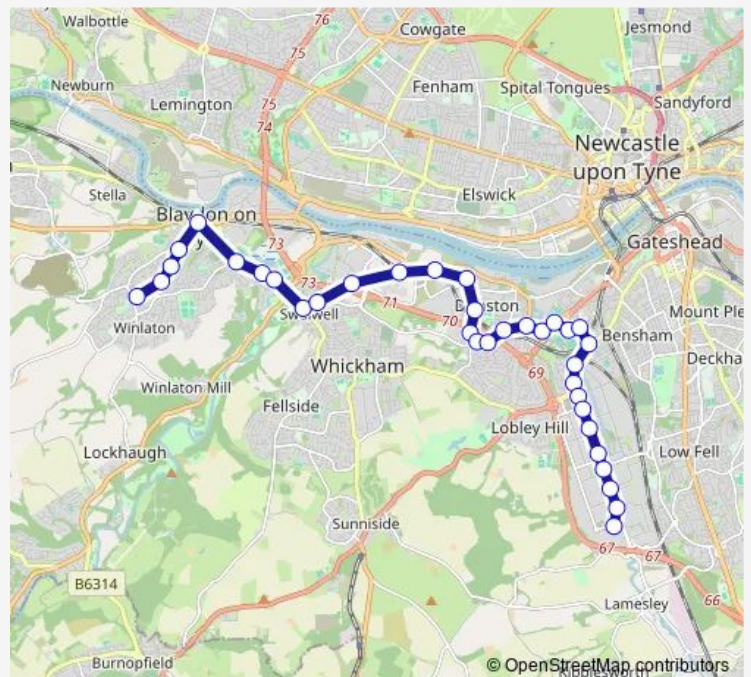

Bus 90 Winlaton - Team Valley

[Go to website](#)

Direction

Winlaton Bus Station — Retail World Marquis Way

35 stops

[Open route schedule](#)

- Winlaton Bus Station
- Blaydon Bank-Alice Street
- Blaydon Bank-Monarch Terrace
- Blaydon Bank-Croftdale Road
- Blaydon Bus Station
- Shibdon Road-Shibdon Bank
- Shibdon Road-Axwell Park
- Shibdon Road-Swalwell Roundabout
- Hexham Road - Broadmeadows Close
- Hexham Road - Sands Road
- Long Rigg
- Metrocentre Interchange
- Handy Drive-Bus Depot
- St Omers Road
- Dunston Road-Park
- Park Terrace-Hawthorne Drive
- Ellison Road
- Ellison Road-The Crescent
- Ellison Road
- Ellison Road-Catholic Church
- Derwentwater Road-Teams Bridge

Route schedule

Winlaton Bus Station — Retail World Marquis Way

Monday	05:14
Tuesday	05:14
Wednesday	05:14
Thursday	05:14
Friday	05:14
Saturday	—
Sunday	—

Route info

Direction: Winlaton Bus Station

Stops: 35

Trip Duration: 0 hour 36 min

90 — Winlaton - Team Valley

Derwentwater Road-Pitz

Bolam Street

Victoria Road-Queen Street

Lobley Hill Road-Victoria Road

Lobley Hill Road-Queensway

Lobley Hill Road - Kingsway North

Kingsway North - First Avenue

Kingsway-Second Avenue

Kingsway-Fourth Avenue

Kingsway-Fifth Avenue

Team Valley Centre

Kingsway-Seventh Avenue

Kingsway South - Ninth Avenue

Retail World Marquis Way