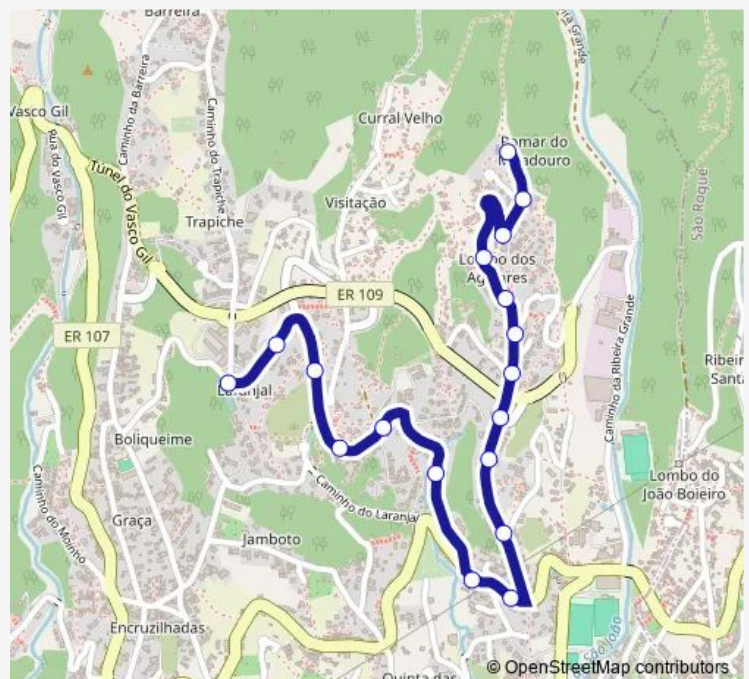

Thursday 06:50-19:30

Friday 06:50-15:55

Saturday 19:30

Sunday —

Route info

Direction: Jamboto T-13 (108)

Stops: 23

Trip Duration: 0 hour 25 min

90 — C Saúde-LMB Aguiares

BusMaps

Estr Laranjal Oficina S (779)

Casa Saúde (750g)

Direction

Casa Saúde Trapiche D (750) — Lombo Aguiares T-90 (631b)

18 stops

[Open route schedule](#)

Friday 14:50-21:40

Saturday 14:50-21:40

Sunday 14:50-21:40

Route info

Direction: Casa Saúde Trapiche D (750)

Stops: 18

Trip Duration: 0 hour 25 min

Direction

Tuesday 16:05-23:30

Wednesday 16:05-23:30

Thursday 16:05-23:30

Friday 16:05-23:30

Saturday —

Sunday —

Route info

Direction: Casa Saúde Trapiche D (750)