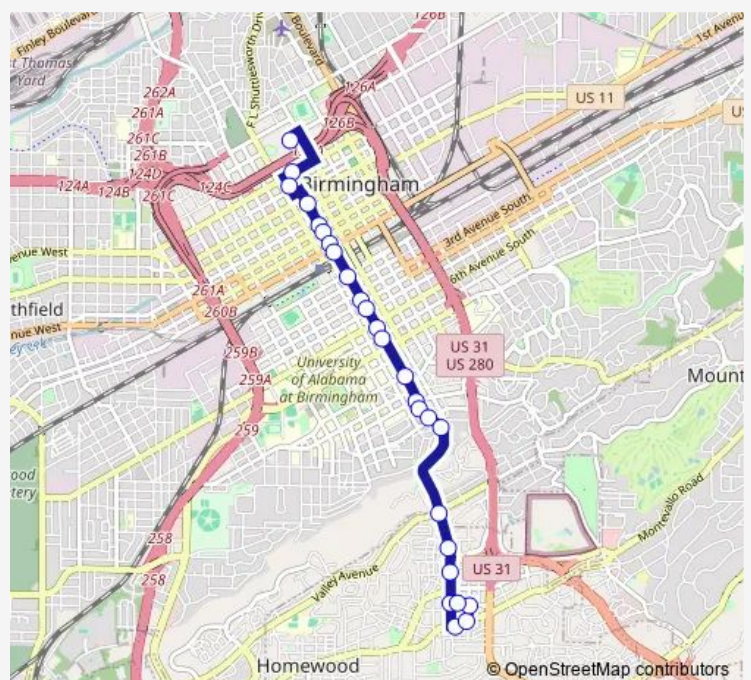

20th St S and 5th Ave S

Uaband Kirklín Clinic

20th St S and 7th Ave S

Five Points South

20th St S and 12th Ave S

20th St S and 13th Ave S

20th St S and 14th Ave S

R.A.J. Blvd and 16th Ave S

R Arrington Jr Blvd and Valley Ave

R.A.J. Blvd and Rosedale Dr

18th St S and 27th Ave S

Route schedule

Bjcc Sheraton Hotel Uptown District — 29th Ave S and 18th St S

Monday	07:00-20:30
Tuesday	07:00-21:16
Wednesday	07:00-20:30
Thursday	07:00-20:30
Friday	07:00-20:30
Saturday	10:00-21:16
Sunday	—

Route info

Direction: Bjcc Sheraton Hotel Uptown District

Stops: 26

Trip Duration: 0 hour 30 min

90 — MCC - Magic City Connector

18th St S and 29th Ave S

18th St. S and Oxmoor Rd

Oxmoor Rd and Firefighter Ln

Aloft Homewood

29th Ave S and 18th St S

Direction

29th Ave S and 18th St S — Bjcc Sheraton Hotel Uptown District

24 stops

[Open route schedule](#)

29th Ave S and 18th St S

28th AVE & 18th St