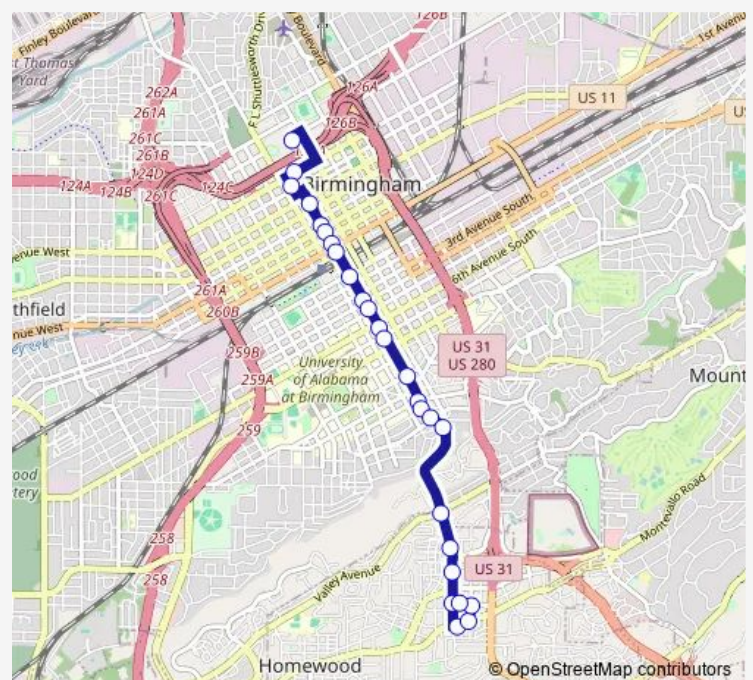

20th St S and 7th Ave S

Five Points South

20th St S and 12th Ave S

20th St S and 13th Ave S

20th St S and 14th Ave S

R.A.J. Blvd and 16th Ave S

R Arrington Jr Blvd and Valley Ave

R.A.J. Blvd and Rosedale Dr

### Route schedule

Bjcc Sheraton Hotel Uptown District — 29th Ave S and 18th St S

Monday	07:00-20:30
Tuesday	07:00-21:16
Wednesday	07:00-20:30
Thursday	07:00-20:30
Friday	07:00-20:30
Saturday	10:00-21:16
Sunday	—

### Route info

Direction: Bjcc Sheraton Hotel Uptown District

Stops: 26

Trip Duration: 0 hour 25 min

90 — MCC - Magic City Connector

18th St S and 29th Ave S

18th St. S and Oxmoor Rd

Oxmoor Rd and Firefighter Ln

## Direction

29th Ave S and 18th St S — Bjcc Sheraton Hotel Uptown District

24 stops

[Open route schedule](#)

29th Ave S and 18th St S

28th AVE & 18th St

18th St S and 27th Ave

18th St S and Rosedale Dr