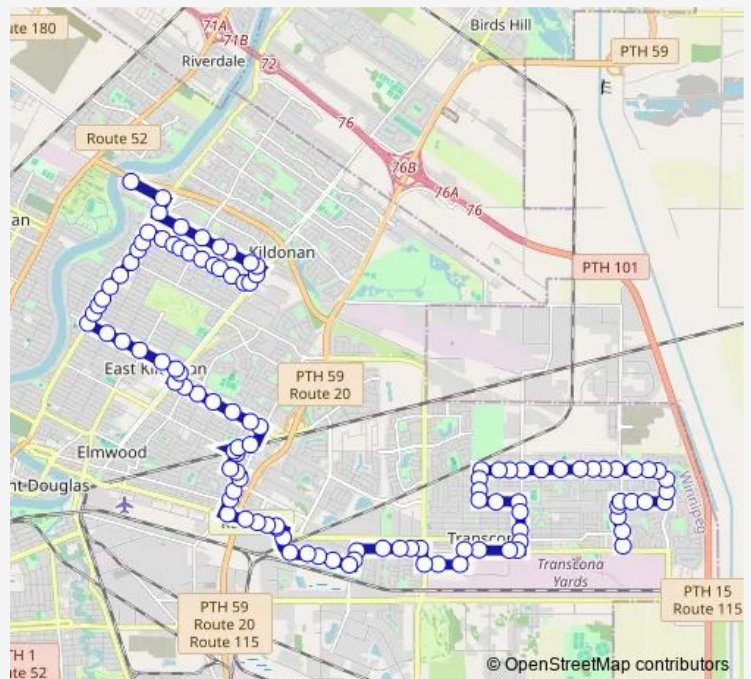

Bus 90 Kildonan Place - Whellams Lane

[Go to website](#)

Direction
Westbound Whellams at Whellams Loop — Northbound Redonda at Redonda Loop
105 stops
[Open route schedule](#)

Westbound Whellams at Whellams Loop

Eastbound Whellams at Henderson

Eastbound Springfield at Henderson

Eastbound Springfield at Graduate

Eastbound Springfield at Rothesay

Eastbound Springfield at Karen

Eastbound Springfield at Brian

Eastbound Springfield at Edelweiss

Southbound Raleigh at Springfield South

Southbound Raleigh at Edison

Westbound Edison at Ian

Westbound Edison at De Graff

Westbound Edison at Broad

Westbound Edison at Macaulay

Westbound Edison at De Fehr

Westbound Edison at Rothesay

Westbound Edison at Roch

Westbound Edison at Roch West

Westbound Edison at Henderson

Southbound Henderson at Hawthorne

Southbound Henderson at Devon

Route schedule

Westbound Whellams at Whellams Loop — Northbound Redonda at Redonda Loop

Monday	05:35-23:20
Tuesday	05:35-23:20
Wednesday	05:35-23:20
Thursday	05:35-23:20
Friday	05:35-23:20
Saturday	05:47-23:41
Sunday	09:35-17:41

Route info

Direction: Westbound Whellams at Whellams Loop

Stops: 105

Trip Duration: 1 hour 6 min

90 — Kildonan Place - Whellams Lane