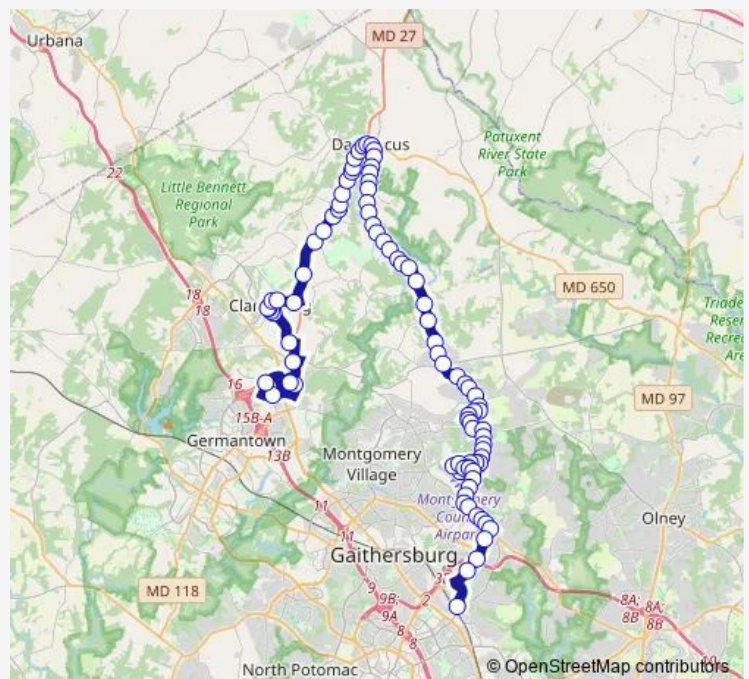

Ridge RD & Sweepstakes Rd

Ridge RD & OAK Dr

Ridge RD & Bloom Dr

Ridge RD & Tralee Terr

Ridge RD & OAK Dr

Route schedule

Shakespeare Blvd & Milestone Park & Ride — Shady Grove Station & BAY A - East

Monday 09:55-12:15

Tuesday 10:03-12:03

Wednesday 10:03-12:03

Thursday 09:55-12:15

Friday 10:03-12:03

Saturday —

Sunday —

Route info

Direction: Shakespeare Blvd & Milestone Park & Ride

Stops: 73

Trip Duration: 0 hour 56 min

90 — 90-Shady Grove-Damascus

Ridge RD & Sunset Dr

Ridge RD & Damascus Manor Rd

Ridge RD & Bethesda Church Rd

Ridge RD & Bethesda Church Rd

Ridge RD & Damascus Blvd