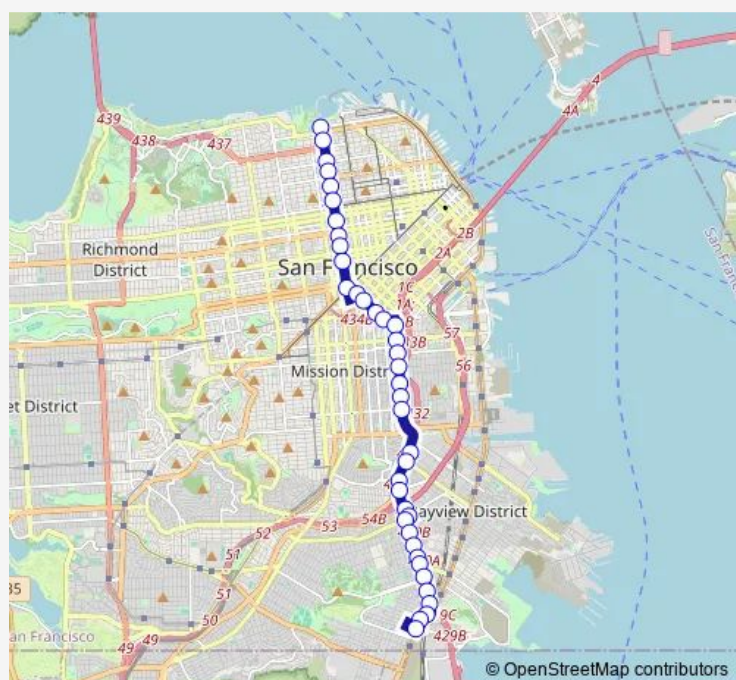

Thursday 03:17-02:47⁺¹

Friday 03:17-02:47⁺¹

Saturday 03:17-02:47⁺¹

Sunday 03:17-02:47⁺¹

Route info

Direction: Van Ness Ave & North Point St

Stops: 39

Trip Duration: 0 hour 35 min

90 — SAN Bruno Owl

Potrero Ave & 24th St

228 Bayshore Blvd

Bayshore Blvd & Oakdale Ave

Bayshore Blvd & Cortland Ave

Bayshore Blvd & Alemany Blvd

Bayshore Blvd & Augusta St

Bayshore Blvd & Silver Ave

3800 San Bruno Ave

San Bruno Ave & Somerset St

Bayshore Blvd & Arleta Ave

Direction

San Bruno Ave & Arleta Ave — Van Ness Ave & North Point St

39 stops

[Open route schedule](#)

San Bruno Ave & Arleta Ave

Route info

Direction: San Bruno Ave & Arleta Ave

Stops: 39

Trip Duration: 0 hour 32 min

11th St & Harrison St

11th St & Howard St

Mission St & 11th St

South Van Ness Ave & Market St