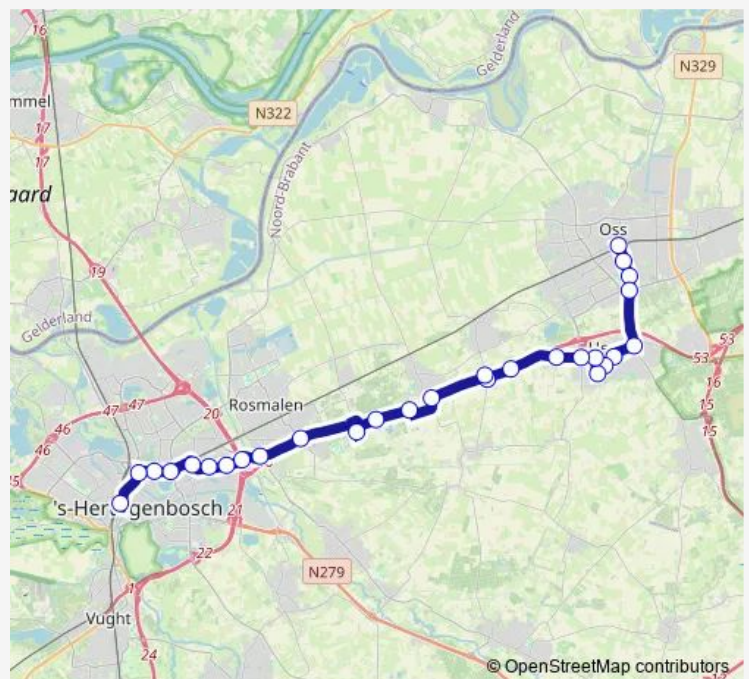

### Route schedule

Oss, Centraal Station — 's-Hertogenbosch, Centraal Station (A)

Monday 06:06-20:00

Tuesday 06:06-20:00

Wednesday 06:06-20:00

Thursday 06:06-20:00

Friday 06:06-20:00

Saturday —

### Route info

Direction: Oss, Centraal Station

Stops: 28

Trip Duration: 0 hour 46 min

90 — Oss - 's-Hertogenbosch

's-Hertogenbosch, Tweeberg

's-Hertogenbosch, Hintham

's-Hertogenbosch, Stadion

## Route info

Direction: 's-Hertogenbosch, Centraal Station (F)

Stops: 29

Trip Duration: 0 hour 48 min

Heesch, Stationsplein

Oss, Nieuwe Hescheweg

Oss, Titus Brandsmalaan

Oss, Mgr. v.d. Boerpark