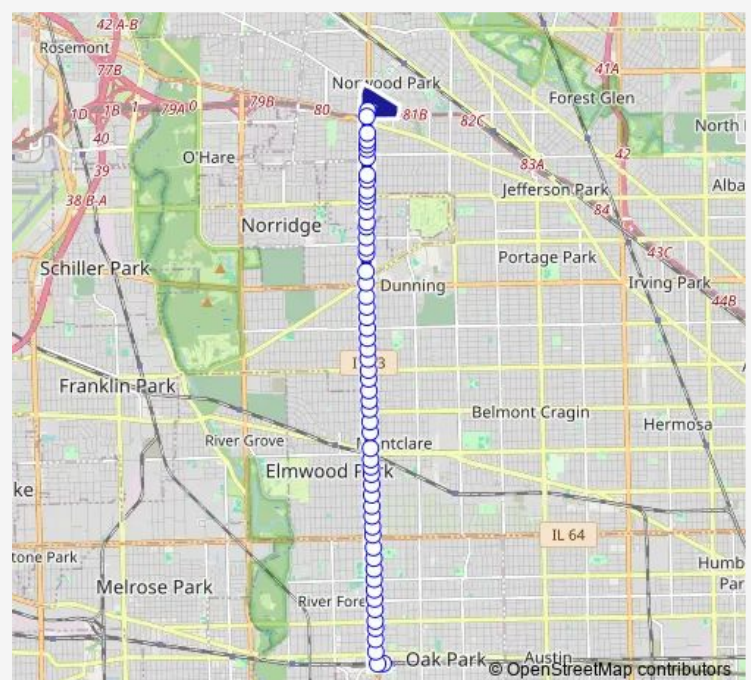

### Route schedule

Harlem Blue Line Station — Harlem/Lake Green Line Station

Monday 04:20-22:39

Tuesday 04:20-22:39

Wednesday 04:20-22:39

Thursday 04:20-22:39

Friday 04:20-22:39

Saturday 04:30-21:20

### Route info

Direction: Harlem Blue Line Station

Stops: 56

Trip Duration: 0 hour 48 min

90 — Harlem

Harlem & Waveland

Harlem & Addison

Harlem & Cornelia

Harlem & Augusta

Harlem & Iowa

Harlem & Chicago

Harlem & Oak

Harlem & Quick

Harlem & Lake

North Blvd & Harlem (Green Line)

Harlem/Lake Green Line Station

## Route info

Direction: Harlem/Lake Green Line Station

Stops: 57

Trip Duration: 0 hour 34 min

Harlem & Schubert

Harlem & Diversey

Harlem & George

Harlem & Wellington