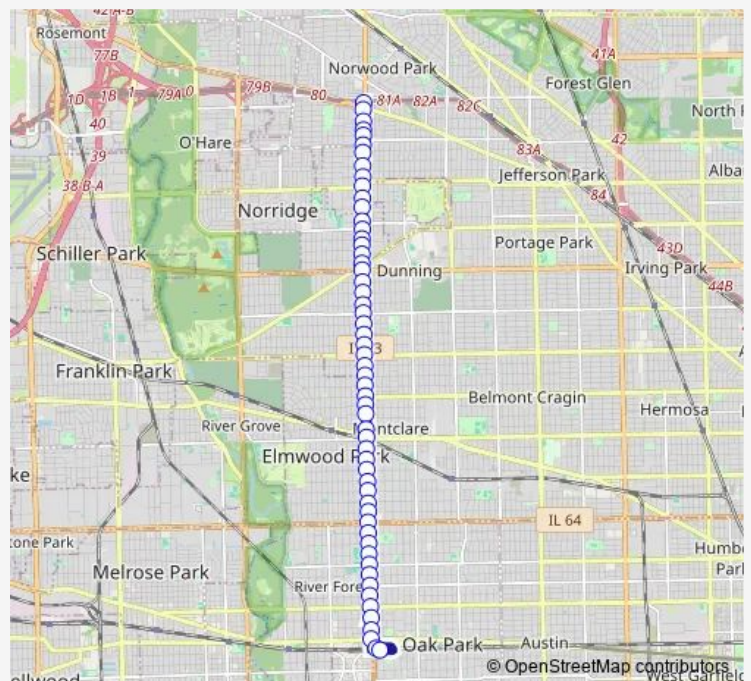

Harlem & Irving Park

Harlem & Byron

Harlem & Grace

Route schedule

Harlem Blue Line Station — Harlem/Lake Green Line Station

Monday 04:20-22:39

Tuesday 04:20-22:39

Wednesday 04:20-22:39

Thursday 04:20-22:39

Friday 04:20-22:39

Saturday 04:30-21:20

Sunday 06:20-20:42

Route info

Direction: Harlem Blue Line Station

Stops: 56

Trip Duration: 0 hour 33 min

90 — Harlem

Harlem & Waveland

Harlem & Addison

Harlem & Cornelia

Harlem & Roscoe

Harlem & School

Harlem & Belmont

Harlem & Barry

Sunday 06:56-21:29

Route info

Direction: Harlem/Lake Green Line Station

Stops: 57

Trip Duration: 0 hour 43 min

Harlem & Schubert

Harlem & Diversey

Harlem & George