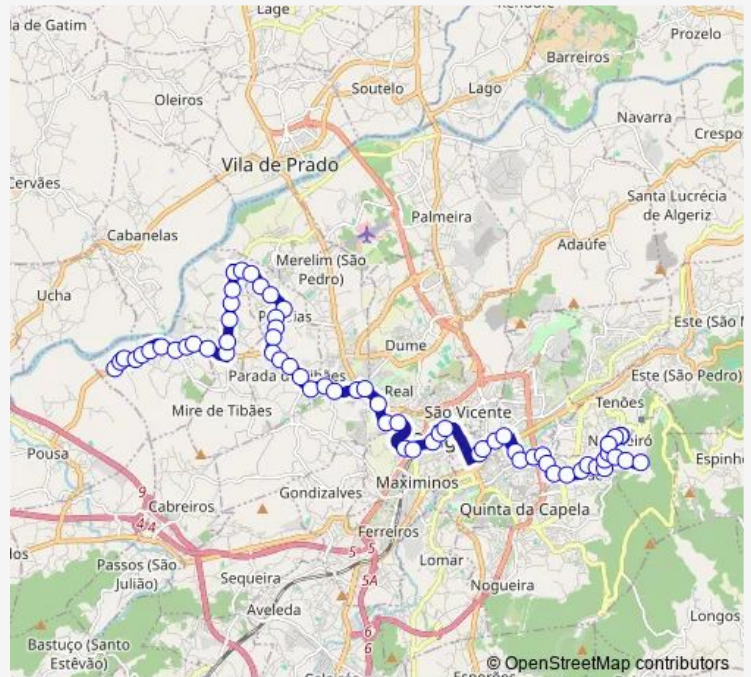

Bus 90 Padim DA Graça - Nogueiró

[Go to website](#)

Direction

Marco II (Padim Graça) — Santo Adrião (Alberto Sampaio)

53 stops

[Open route schedule](#)

Marco II (Padim Graça)

Marco I

Sarrido

Paradela (Sarrido Baixo)

Paradela

Cruzinha

Senhora DA Graça (Capela)

Veiga li

Veiga I

Assento

Seixido (Assento)

S Martinho Tibães (Cruzamento)

S Martinho Tibães (Barrosa)

S Martinho Tibães (Senhora DO Ó)

S Martinho Tibães (Sobrado I)

S Martinho Tibães (Sobrado li)

Ruães (S Martinho Tibães-Verdes)

Nova DO Covo II (Noval)

Nova DO Covo I

Sobrado (Panoias)

S Vicenço

Route schedule

Marco II (Padim Graça) — Santo Adrião (Alberto Sampaio)

Monday 07:20

Tuesday 07:20

Wednesday 07:20

Thursday 07:20

Friday 07:20

Saturday —

Sunday —

Route info

Direction: Marco II (Padim Graça)

Stops: 53

Trip Duration: 0 hour 55 min

90 — Padim DA Graça - Nogueiró