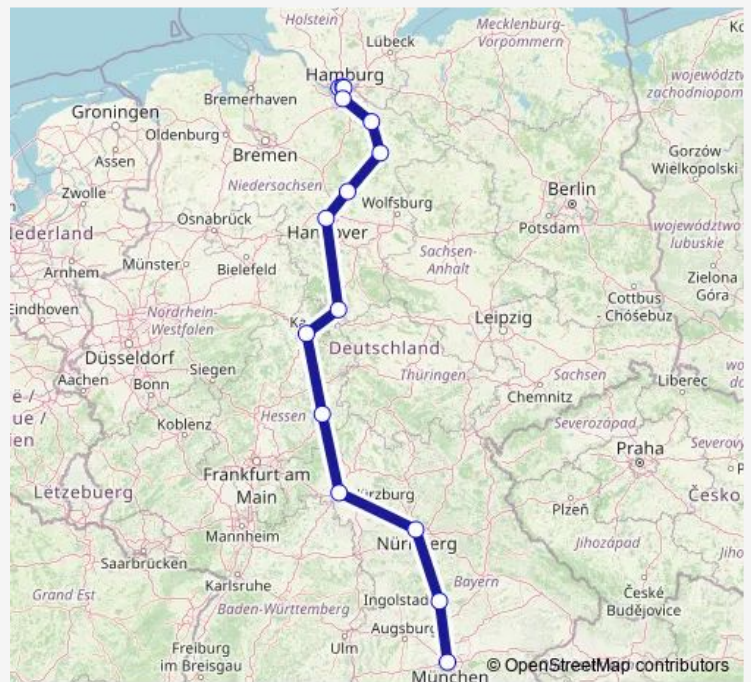

Rail ICE 787

[Go to website](#)

Direction

undefined — undefined

0 stops

[Open route schedule](#)

Route schedule

undefined — undefined

Monday 09:10-10:12

Tuesday 09:10-10:12

Wednesday 09:10-10:12

Thursday 09:10-10:12

Friday 09:10-10:12

Saturday 09:10-10:12

Sunday 09:10-10:12

Route info

Direction:

Stops: 0

Trip Duration: – min

■ ICE 787

ICE 787 Rail time schedules and route maps are available in an offline PDF at busmaps.com. Use the busmaps.com website to see live bus times, train schedule or subway schedule, and step-by-step directions for all public transit in Hamburg