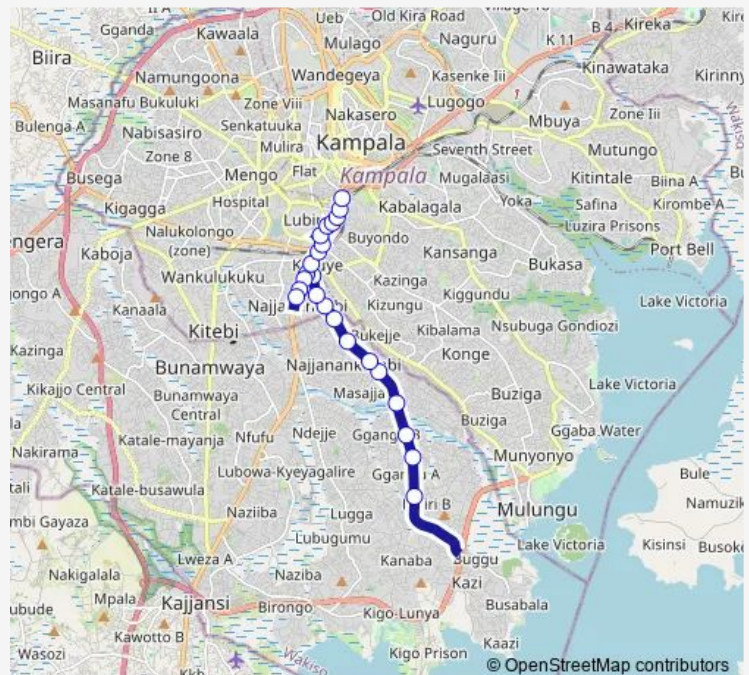

### Route info

Direction: Kibiri

Stops: 24

Route Duration: 1 hour 23 min

Ic135 — Busabala Stage-Usafi Taxi Park

Gapco Totalpetro Station (Katwe)

Tezira House (Katwe)

Usafi Market (Katwe Rd)