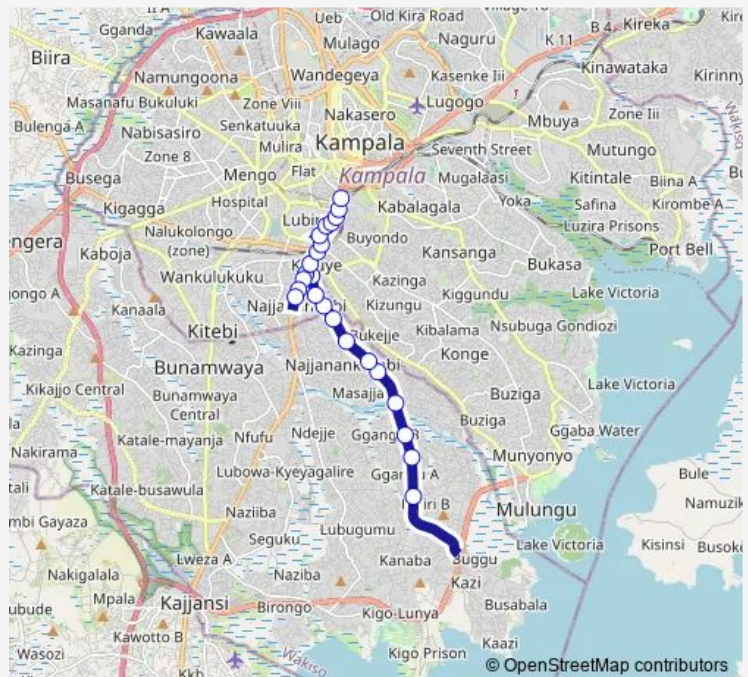

Bus IC135 Busabala Stage-Usafi Taxi Park

[Go to website](#)

Direction

Kibiri — Usafi Market (Katwe Rd)

24 stops

[Open route schedule](#)

- Kibiri
- Jordan Medical Centre
- Gango
- Bussabala Rd - River
- Little Pony Primary School
- St. Paul Church - Masajja Dental Clinic
- Good Health Medical Centre (Bussabala Rd)
- Bussabala Rd
- Jika Medical Centre (Bussabala Rd)
- Busabala Rd
- Namasole Rd - Busabala Rd Jct
- Shell (Najjanankumbi)
- Ulga (Najjanankumbi)
- Super Oil (Najjanankumbi)
- Stella - Najjanankumbi
- Total (Najjanankumbi)
- Kobil (Kibuye)
- Kibuye Roundabout
- Nakumatt (Lubiri Ring Rd)
- Lubiri Ring Rd - Kayemba Rd Jct
- Equity Bank (Katwe)

Stops: 24

Route Duration: 1 hour 14 min

IC135 — Busabala Stage-Usafi Taxi Park

Gapco Totalpetro Station (Katwe)

Tezira House (Katwe)

Usafi Market (Katwe Rd)

Direction

Gapco Totalpetro Station (Katwe) — Kibiri

Little Pony Primary School

Bussabala Rd - River

Gango

Jordan Medical Centre

Kibiri

Route schedule

Gapco Totalpetro Station (Katwe) — Kibiri

Monday 06:30-19:00

Tuesday 06:30-19:00

Wednesday 06:30-19:00

Thursday 06:30-19:00

Friday 06:30-19:00

Saturday 06:30-19:00

Sunday 06:30-19:00

Route info

Direction: Gapco Totalpetro Station (Katwe)