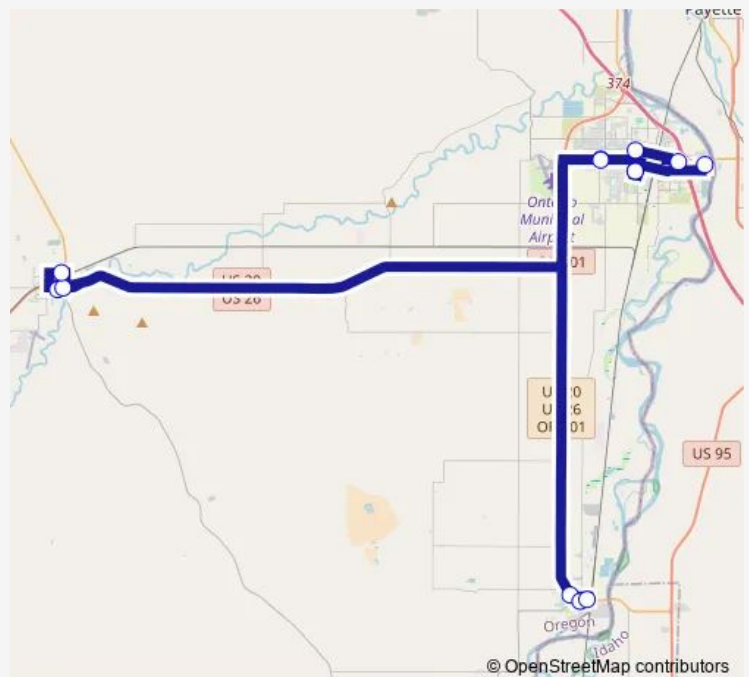

SW 5th Ave at Treasure Valley Community College (Science Center)

Department of Human Services, Ontario

### Route schedule

Witco Ontario (690 W Idaho Ave) — Department of Human Services, Ontario

Monday 15:00

Tuesday 15:00

Wednesday 15:00

Thursday 15:00

Friday 15:00

Saturday —

### Route info

Direction: Witco Ontario (690 W Idaho Ave)

Stops: 13

Trip Duration: 2 hour 9 min

## Direction

Department of Human Services, Ontario — Department of Human Services, Ontario

14 stops

[Open route schedule](#)

Department of Human Services, Ontario

SW 5th Ave at Treasure Valley Community College (Science Center)