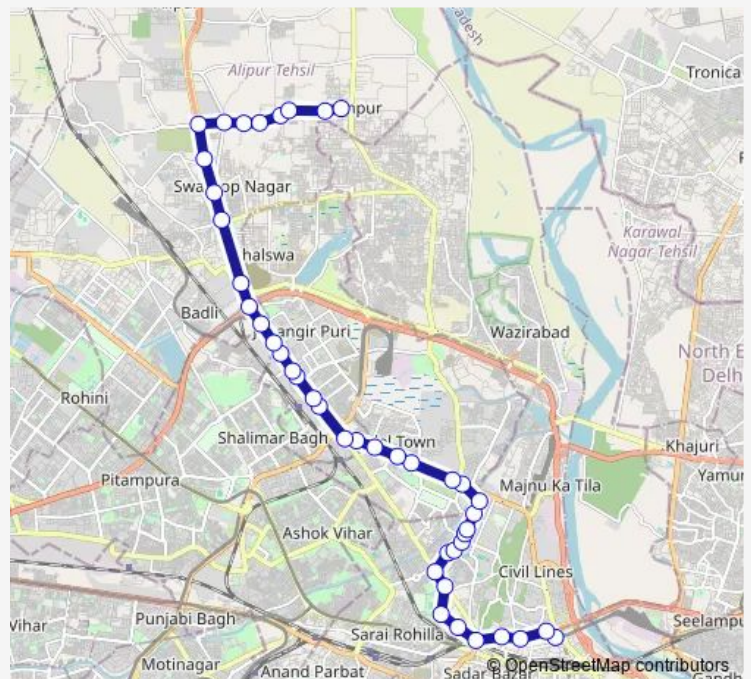

Alpana Cinema (Model Town Mtr Stn)

Model Town li

Model Town lii

Route schedule

Isbt Kashmere Gate Terminal — Ibrahimpur Village

Monday 06:30-20:00

Tuesday 06:30-20:00

Wednesday 06:30-20:00

Thursday 06:30-20:00

Friday 06:30-20:00

Saturday 06:30-20:00

Sunday 06:30-20:00

Route info

Direction: Isbt Kashmere Gate Terminal

Stops: 43

Trip Duration: 1 hour 22 min

■ 134up

Azadpur Metro Station

Azadpur Terminal

New Sabzi Mandi

Adarsh Nagar / Bharola Village

Sarai Peepal Thala

Mahindra Park

Jahangir Puri GT Road