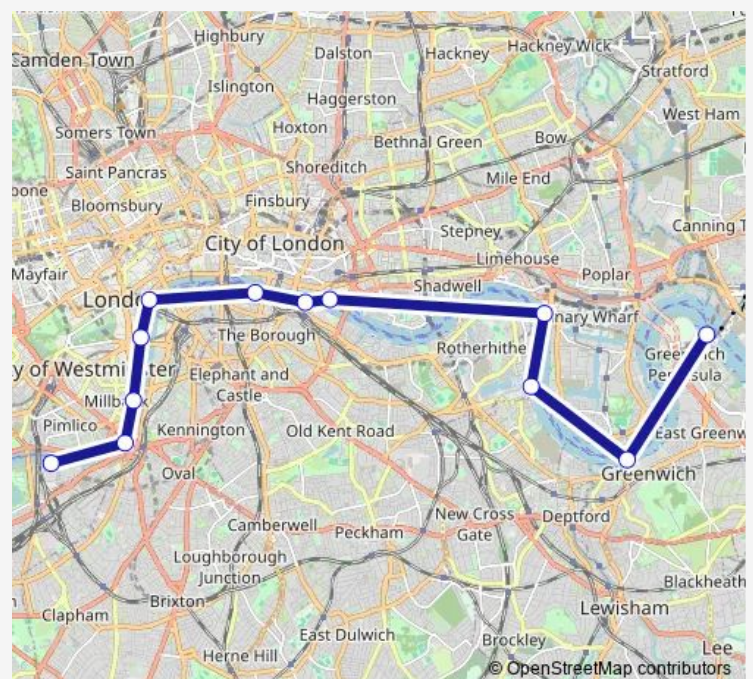

### Route schedule

North Greenwich Pier — Putney Pier

Monday —

Tuesday —

Wednesday —

Thursday —

Friday —

Saturday 08:13-21:50

### Route info

Direction: North Greenwich Pier

Stops: 14

Trip Duration: 1 hour 38 min

## Direction

Battersea Power Station Pier — North Greenwich Pier

12 stops

[Open route schedule](#)

Battersea Power Station Pier

Vauxhall St George Wharf Pier

Millbank Pier

Westminster Pier

## Route info

Direction: Putney Pier

Stops: 18

Trip Duration: 1 hour 50 min