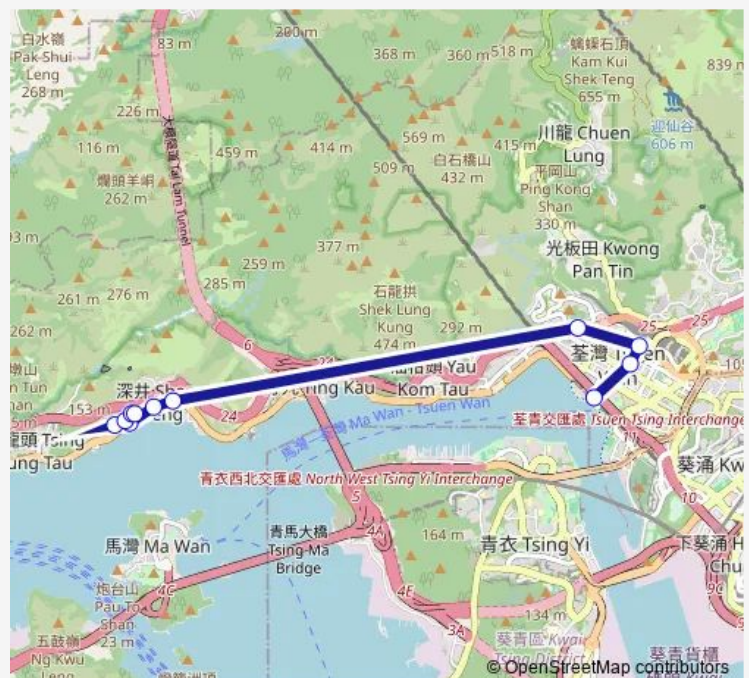

[Kmb] SEA Crest Villa Phase 3

[Kmb] SEA Crest Villa Phase 2

[Kmb] SEA Crest Villa Phase 1

[Kmb] SEA Crest Villa BUS Terminus

Route schedule

[Ctb] Tsuen WAN West Station[[Kmb] Tsuen WAN West Station BUS Terminus — [Kmb] SEA Crest Villa BUS Terminus

Monday 06:30-22:50

Tuesday 06:30-22:50

Wednesday 06:30-22:50

Thursday 06:30-22:50

Friday 06:30-22:50

Saturday 06:30-19:50

Sunday 06:30-22:50

Route info

Direction: [Ctb] Tsuen WAN West Station[[Kmb] Tsuen WAN West Station BUS Terminus

Stops: 11

Trip Duration: 0 hour 25 min

Direction

[Ctb] Tsing Lung TAU Tsuen, Castle Peak Road[[Kmb] Tsing Lung TAU Tsuen][Lwb] Tsing Lung TAU Tsuen — [Ctb] Tsuen WAN West Station[[Kmb] Tsuen WAN West Station BUS Terminus