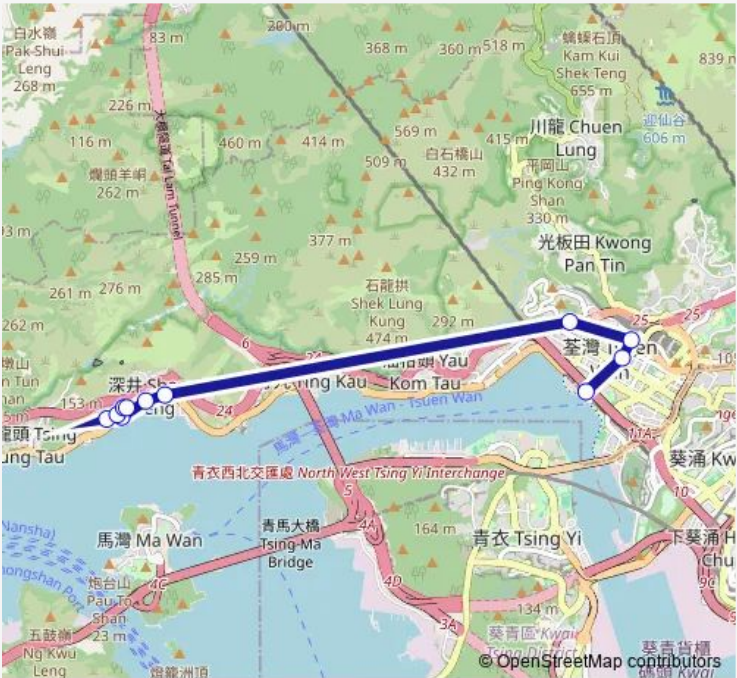

# Bus 234a Sham Tseng (SEA Crest Villa) - Tsuen WAN West Station

[Go to website](#)

**Direction**  
 [Ctb] Tsuen WAN West Station[[Kmb] Tsuen WAN West Station BUS Terminus — [Kmb] SEA Crest Villa BUS Terminus

11 stops

[Open route schedule](#)

- [Ctb] Tsuen WAN West Station[[Kmb] Tsuen WAN West Station BUS Terminus
- [Kmb] TAI HO Road Tsuen Wan[[Lwb] TAI HO Road
- [Kmb] FU WAH Street Tsuen Wan[[Lwb] FU WAH Street
- [Kmb] Tsuen King Circuit Flyover[[Lwb] Tsuen King Circuit Flyover
- [Ctb] Bellagio, Castle Peak Road[[Kmb] Bellagio[[Lwb] Bellagio
- [Ctb] Sham Tseng Village, Castle Peak Road[[Kmb] Sham Tseng Village[[Lwb] Sham Tseng Village
- [Ctb] MA WAN Pier, Castle Peak Road[[Kmb] MA WAN Pier[[Lwb] MA WAN Pier
- [Kmb] SEA Crest Villa Phase 3
- [Kmb] SEA Crest Villa Phase 2
- [Kmb] SEA Crest Villa Phase 1
- [Kmb] SEA Crest Villa BUS Terminus

**Route schedule**  
 [Ctb] Tsuen WAN West Station[[Kmb] Tsuen WAN West Station BUS Terminus — [Kmb] SEA Crest Villa BUS Terminus

Monday	06:30-22:50
Tuesday	06:30-22:50
Wednesday	06:30-22:50
Thursday	06:30-22:50
Friday	06:30-22:50
Saturday	06:30-19:50
Sunday	06:30-22:50

**Route info**

Direction: [Ctb] Tsuen WAN West Station[[Kmb] Tsuen WAN West Station BUS Terminus

Stops: 11

Trip Duration: 0 hour 26 min