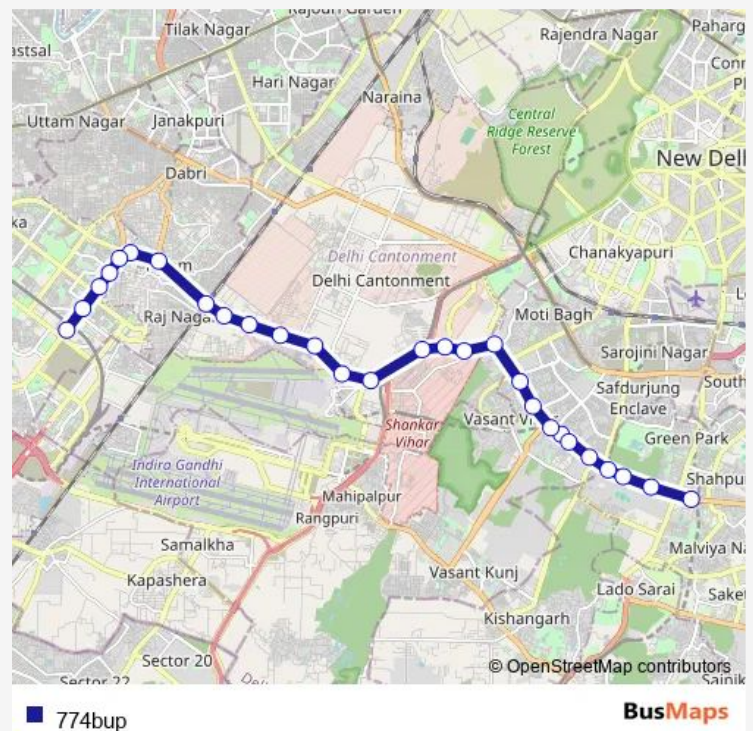

Vasant Village / Shani Mandir

Arjun Path / Subroto Park

Arjun Path

APS Colony

Palam More

Palam Airport Bypass

lol

Indian Oil Station

Prehlad Pur

Palam Colony Flyover

Dwarka Flyover Palam Village

Route schedule

Panchsheel Club (Sarv Priya Vihar) — Nhai Building/
Dwarka Sec-10 Metro Station

Monday 06:46-22:16

Tuesday 06:46-22:16

Wednesday 06:46-22:16

Thursday 06:46-22:16

Friday 06:46-22:16

Saturday 06:46-22:16

Sunday 06:46-22:16

Route info

Direction: Panchsheel Club (Sarv Priya Vihar)

Stops: 28

Trip Duration: 1 hour 12 min

Dwarka Crossing / Maharaja Agrasen Hospital

Dwarka Sec 1

Dwarka Sec-6 Telephone Exchange

Dwarka Sec-6/7

Princess Park/ Airforce Noval Office Enclave

President Cabinet Apartments

Nhai Building/ Dwarka Sec-10 Metro Station