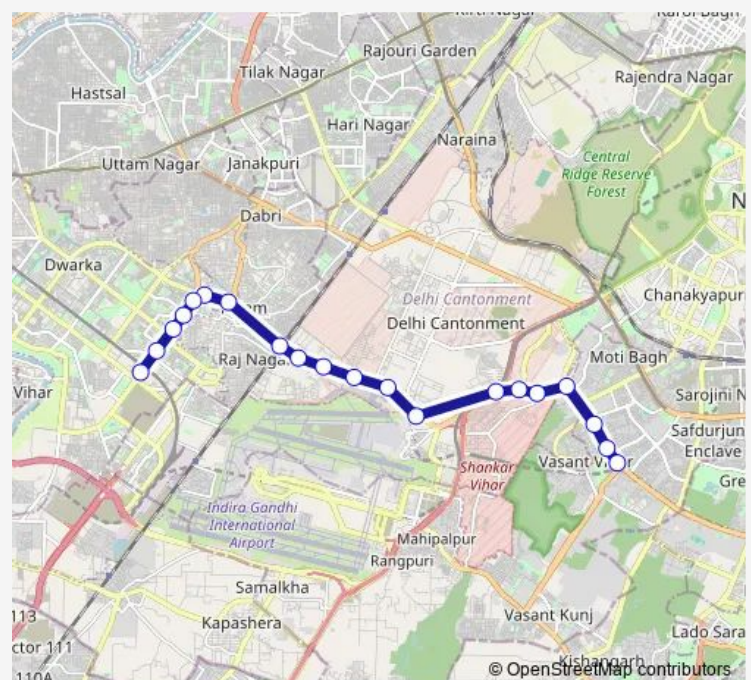

President Cabinet Apartments

Nhai Building/ Dwarka Sec-10 Metro Station

Route schedule

Vasant Vihar Depot — Nhai Building/ Dwarka Sec-10 Metro Station

Monday 06:17-22:37

Tuesday 06:17-22:37

Wednesday 06:17-22:37

Thursday 06:17-22:37

Friday 06:17-22:37

Saturday 06:17-22:37

Sunday 06:17-22:37

Route info

Direction: Vasant Vihar Depot

Stops: 20

Trip Duration: 0 hour 54 min