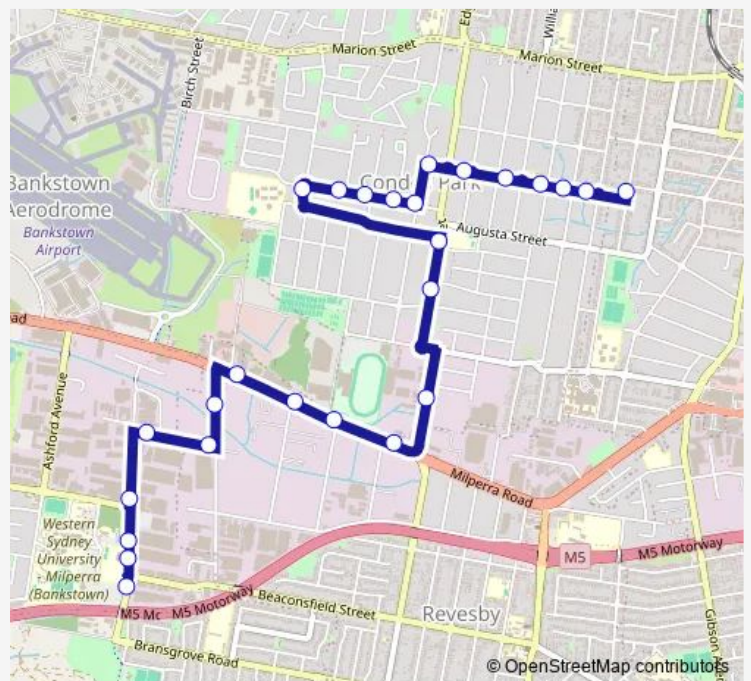

School Bus S551 Mt St Joseph HS to Pringle Av before Chertsey Av, Bankstown

[Go to website](#)

Direction

Horsley Rd Opp Beaconsfield St — Pringle Av Opp Chertsey Av

26 stops

[Open route schedule](#)

Horsley Rd Opp Beaconsfield St

Mount St Joseph Secondary School, Horsley Rd

Horsley Rd Before Bullcourt Av

Horsley Rd At Bullecourt Av

Amour St After Horsley Dr

Amour St At Marigold St

Marigold St Before Milperra Rd

Milperra Rd At Woorang St

Milperra Rd Opp Fitzpatrick St

Bankstown City Paceway, Milperra Rd

Milperra Rd Before Queen St

Edgar St Opp Ilma St

Edgar St Opp Winifred St

Edgar St Opp Condell Park Public School

Manahan St At Townsend St

Townsend St At Leemon St

Townsend St At Mitchell St

Townsend St At Lee St

Townsend St At Simmat Av

Lancelot St Opp Lancelot Street Shops

Route schedule

Horsley Rd Opp Beaconsfield St — Pringle Av Opp Chertsey Av

Monday	15:30
Tuesday	15:30
Wednesday	15:30
Thursday	15:30
Friday	15:30
Saturday	—
Sunday	—

Route info

Direction: Horsley Rd Opp Beaconsfield St

Stops: 26

Trip Duration: 0 hour 20 min

S551 — Mt St Joseph HS to Pringle Av before Chertsey Av, Bankstown **BusMaps**