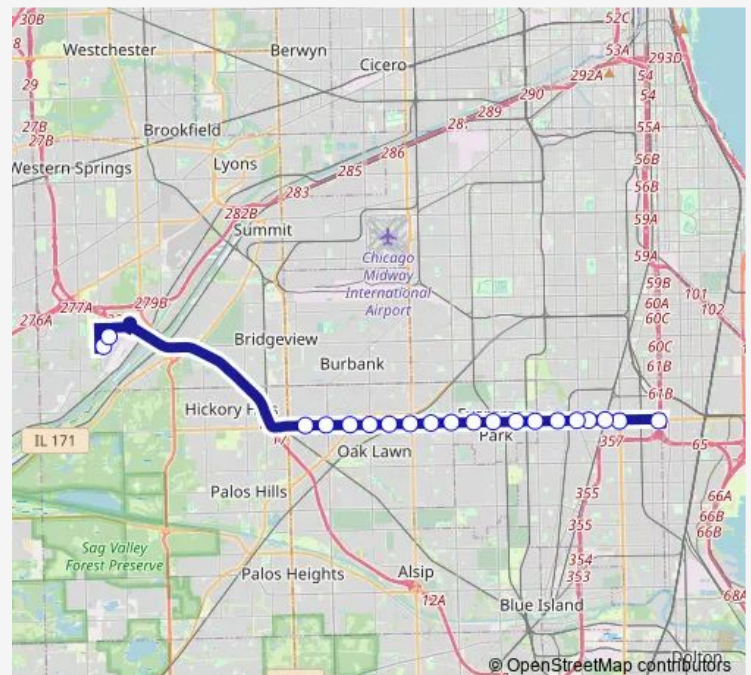

95th St & Oak Park Ave

95th St & Ridgeland Ave (at Marion Ave)

95th St & Southwest Highway

95th St & Central Ave

95th St & 52nd Ave

95th St & Cicero Ave

95th St & Kostner Ave

95th St & Pulaski Rd (Sw)

95th St & Halsted St

95th/Dan Ryan CTA Station Bay Y

Route schedule

UPS Terminal 1 — 95th/Dan Ryan CTA Station Bay Y

Monday 09:20-22:15

Tuesday 03:35-22:15

Wednesday 03:35-22:15

Thursday 03:35-22:15

Friday 03:35-22:15

Saturday 03:35-03:55

Sunday —

Route info

Direction: UPS Terminal 1

Stops: 20

Trip Duration: 0 hour 34 min

395 — 95th/Dan Ryan CTA - UPS Hodgkins Limited

Direction

95th/Dan Ryan CTA Station Bay Y — UPS Terminal 2

20 stops

[Open route schedule](#)

95th/Dan Ryan CTA Station Bay Y

95th St & Halsted St

95th St & Vincennes Ave (NE) - Longwood Metra

95th St & Loomis St