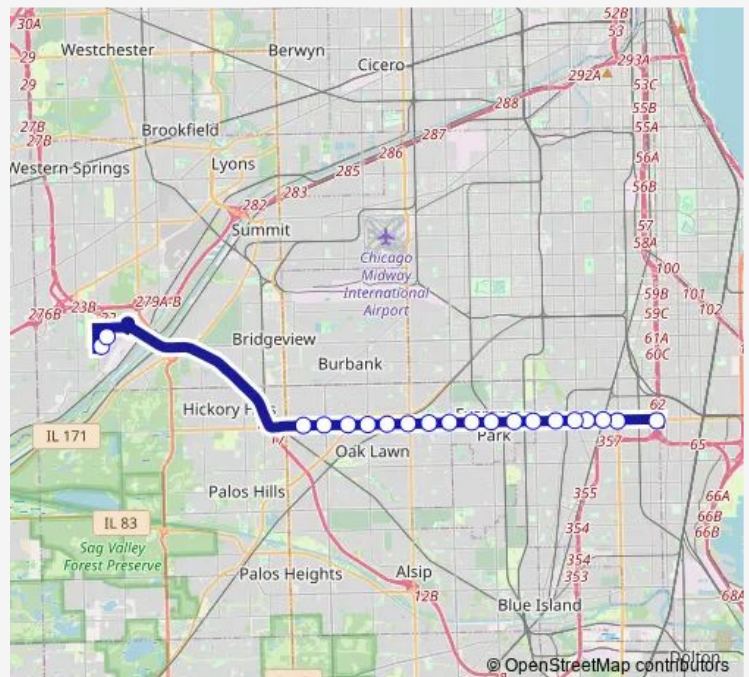

95th St & Oak Park Ave

95th St & Ridgeland Ave (at Marion Ave)

95th St & Southwest Highway

95th St & Central Ave

95th St & 52nd Ave

95th St & Cicero Ave

95th St & Kostner Ave

95th St & Pulaski Rd (Sw)

95th St & Halsted St

95th/Dan Ryan CTA Station Bay Y

Route schedule

UPS Terminal 1 — 95th/Dan Ryan CTA Station Bay Y

Monday 09:20-22:15

Tuesday 03:35-22:15

Wednesday 03:35-22:15

Thursday 03:35-22:15

Friday 03:35-22:15

Saturday 03:35-03:55

Sunday —

Route info

Direction: UPS Terminal 1

Stops: 20

Trip Duration: 0 hour 35 min

395 — 95th/Dan Ryan CTA - UPS Hodgkins Limited

Direction

95th/Dan Ryan CTA Station Bay Y — UPS Terminal 2

20 stops

[Open route schedule](#)

95th/Dan Ryan CTA Station Bay Y

95th St & Halsted St

95th St & Vincennes Ave (NE) - Longwood Metra

95th St & Loomis St