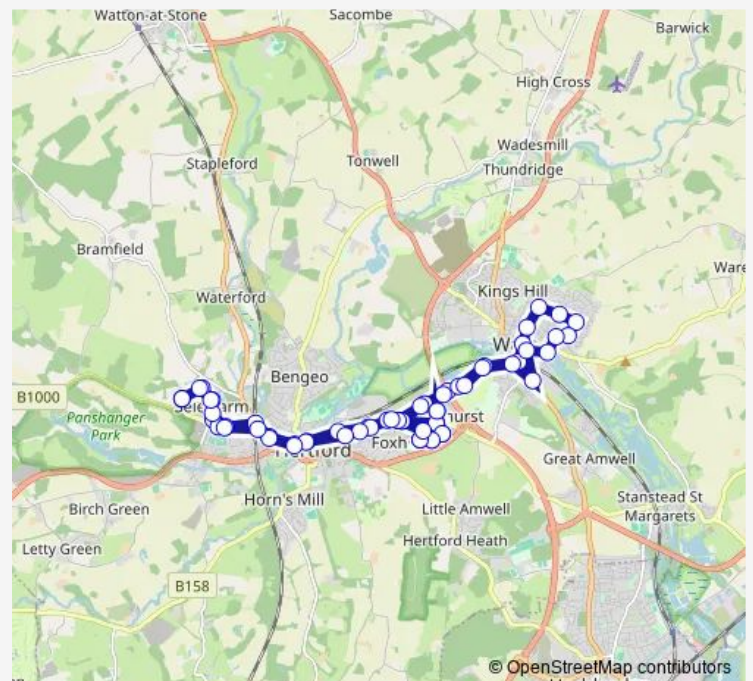

### Route schedule

Terminus — Terminus

Monday 06:06-19:30

Tuesday 06:06-19:30

Wednesday 06:06-19:30

Thursday 06:06-19:30

Friday 06:06-19:30

Saturday 07:19-18:49

### Route info

Direction: Terminus

Stops: 62

Trip Duration: 0 hour 52 min

■ 395 — Hertford, Sele Farm - Ware, Fanham Common

Kings Road

Viaduct

Springs

## Route schedule

Terminus — Marsh Lane

Monday 18:50-19:00

---

Tuesday 18:50-19:00

---

Wednesday 18:50-19:00

---