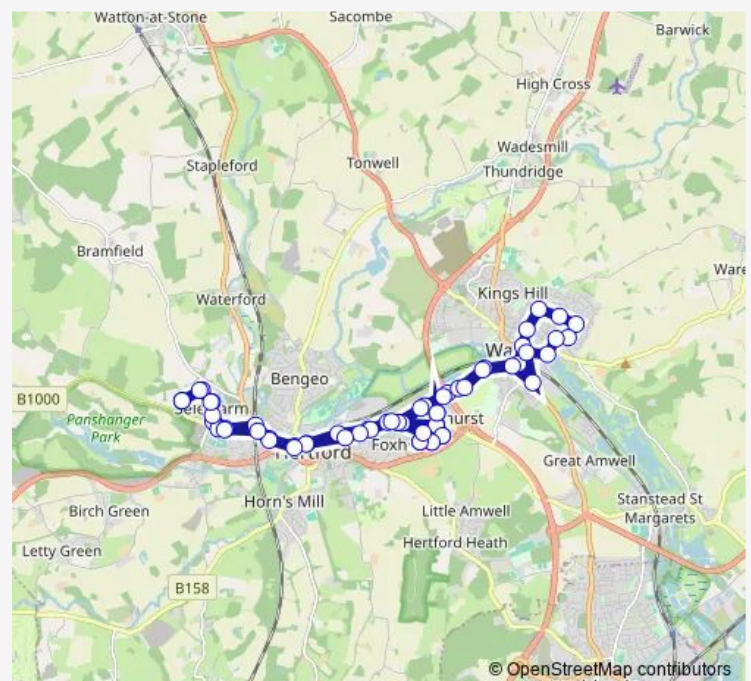

Jasmine Drive

Roebuck Close

Foxholes Avenue

Route schedule

Terminus — Terminus

Monday 06:15-19:20

Tuesday 06:15-19:20

Wednesday 06:15-19:20

Thursday 06:15-19:20

Friday 06:15-19:20

Saturday 07:19-18:49

Sunday 08:14-17:40

Route info

Direction: Terminus

Stops: 62

Trip Duration: 0 hour 52 min

■ 395 — Hertford, Sele Farm - Ware, Fanham Common

Kings Road

Viaduct

Springs

Pumping Station

Hertford Regional College

The Snug

King Edwards Road

Hertford Regional College

Pumping Station

Springs

Viaduct

Kings Road

Foxholes Avenue

Hamels Drive

Divot Place