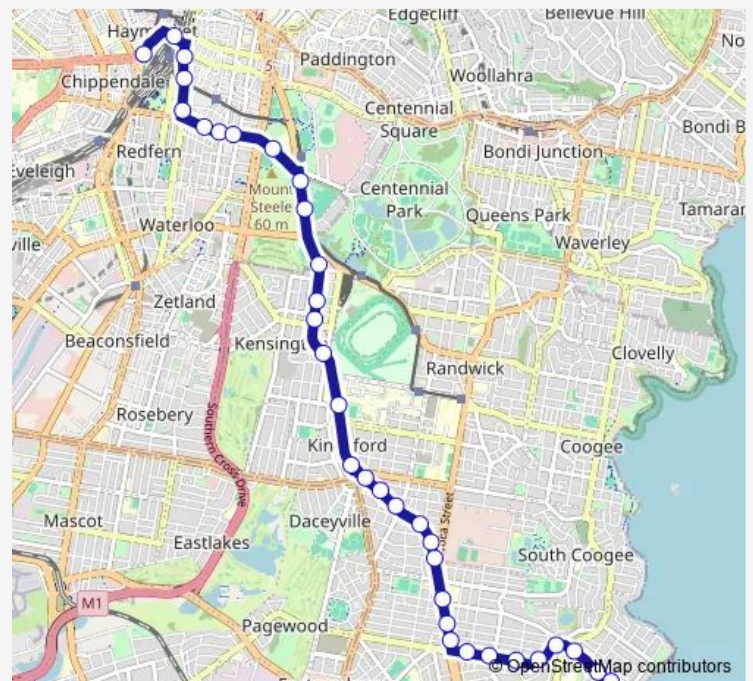

Central Station, Eddy Av, Stand C

Central Station, Elizabeth St, Stand E

Elizabeth St At Devonshire St

Elizabeth St At Goodlet St

Cleveland St At Marlborough St

Cleveland St Before Crown St

Cleveland St Before Bourke St

Kingsford Nine Ways, Anzac Pde - Stand E

Anzac Pde At Wallace St

Anzac Pde At Sturt St

Anzac Pde At Botany St

Route schedule

Central Station, Railway Square, Stand K — Maroubra Beach Set Down Only

Monday	05:45-19:34
Tuesday	05:45-19:34
Wednesday	05:45-19:34
Thursday	05:45-19:34
Friday	05:45-19:34
Saturday	07:49-18:21
Sunday	08:44-17:45

Route info

Direction: Central Station, Railway Square, Stand K

Stops: 36

Trip Duration: 0 hour 43 min

395 — Prepay-Only - Maroubra Beach to Central Railway Square

Anzac Pde At Paton St

Anzac Pde Opp Broadbent St

Malabar Rd Opp Nicol Lane

Maroubra Rd Near Malabar Rd

Maroubra Rd Near Duncan St

Maroubra Rd Near Marine Pde

Maroubra Slsc, Marine Parade

Maroubra Beach Set Down Only

Direction

Marine Pde Terminus — Central Station, Railway Square, Stand N