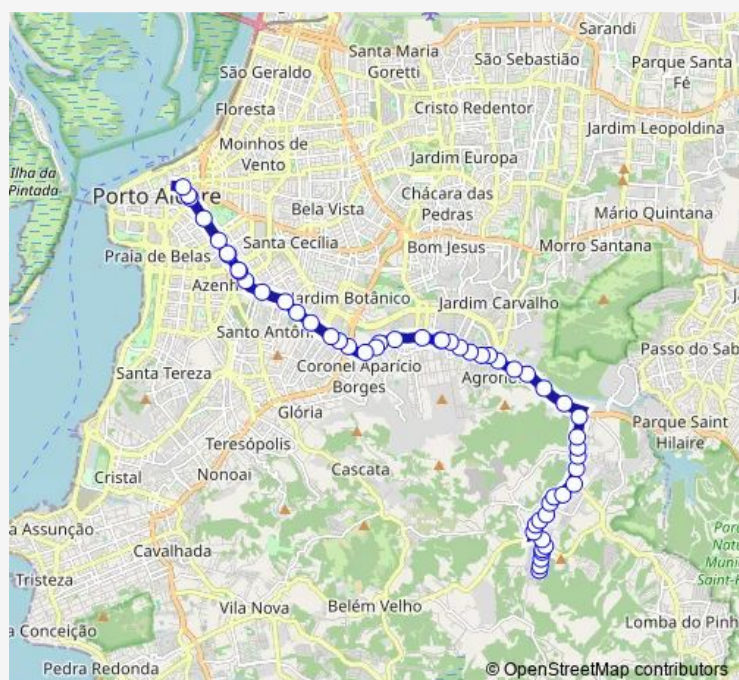

Saturday —

Sunday —

Route info

Direction: Borges DE Medeiros

Stops: 54

Trip Duration: 0 hour 50 min

395 — Quinta DO Portal / Salgado Filho

Partenon Bento Goncalves