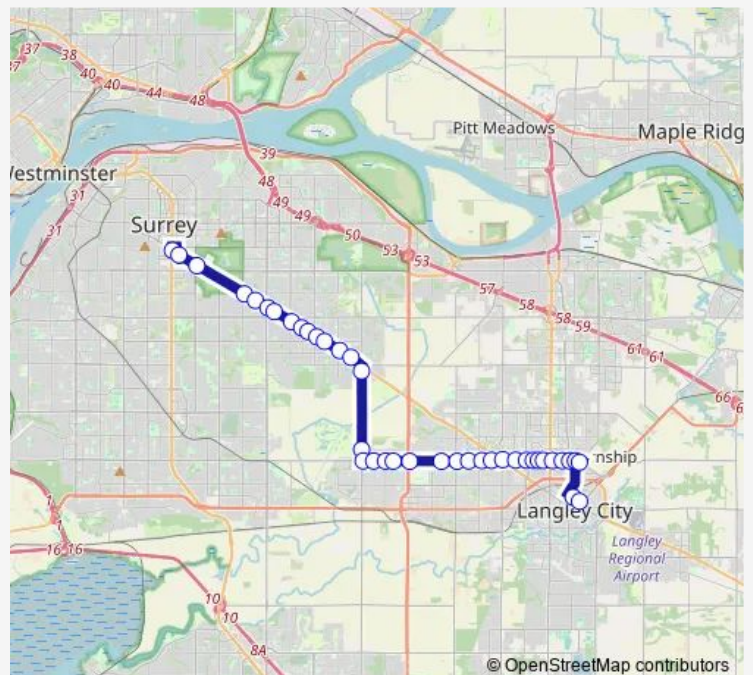

Westbound 64 Ave @ 177B St

Westbound 64 Ave @ 176 St

Westbound 64 Ave @ 174A St

Route schedule

Langley Centre @ Bay 5 — King George Station @ Bay 2

Monday 05:08-07:24

Tuesday 05:08-07:24

Wednesday 05:08-07:24

Thursday 05:08-07:24

Friday 05:08-07:24

Saturday —

Sunday —

Route info

Direction: Langley Centre @ Bay 5

Stops: 39

Trip Duration: 0 hour 44 min

■ 395 — Langley Centre/King George Station

Westbound 64 Ave @ 172 St

Westbound 64 Ave @ 16900 Block

Northbound 168 St @ 64 Ave

Northbound 168 St @ 78A Ave

Westbound Fraser Hwy @ 168 St

Westbound Fraser Hwy @ 166 St

Westbound Fraser Hwy @ 84 Ave

Westbound Fraser Hwy @ 160 St

Westbound Fraser Hwy @ 159 St

Westbound Fraser Hwy @ 158 St

Westbound Fraser Hwy @ 156 St

Westbound Fraser Hwy @ Fleetwood Way

Westbound Fraser Hwy @ 152 St