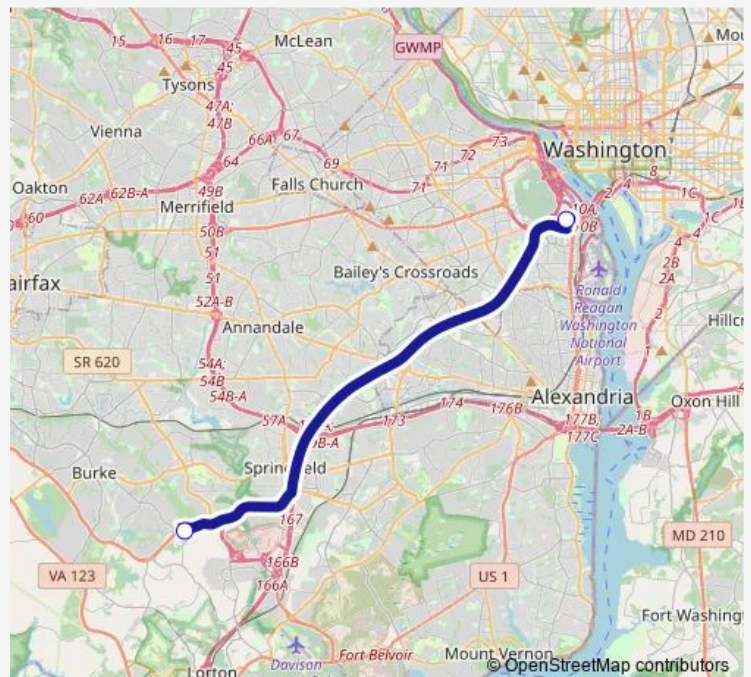

## Bus 395 Gambrill - Pentagon Express

[Go to website](#)

### Direction

Gambrill Rd P&E — Metro Pentagon Bay L7

2 stops

[Open route schedule](#)

Gambrill Rd P&E

Metro Pentagon Bay L7

### Route schedule

Gambrill Rd P&E — Metro Pentagon Bay L7

Monday 05:05-08:50

Tuesday 05:05-08:50

Wednesday 05:05-08:50

Thursday 05:05-08:50

Friday 05:05-08:50

Saturday —

### Route info

Direction: Gambrill Rd P&E

Stops: 2

Trip Duration: 0 hour 32 min

395 — Gambrill - Pentagon Express

**Direction**

Metro Pentagon Bay L7 — Gambrill Rd P&amp;E

2 stops