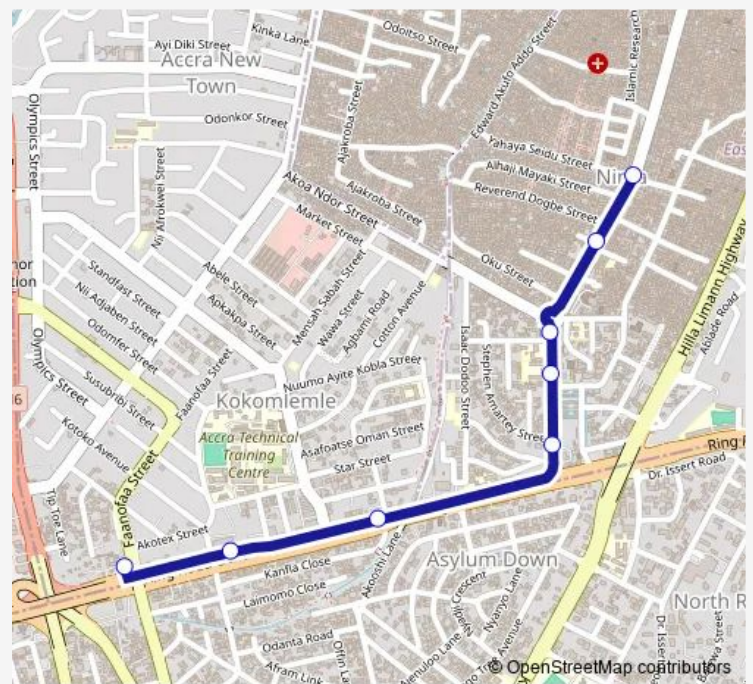

Bus 395 Nima ↔ Circle

[Go to website](#)

Direction

Nima Station — Circle

8 stops

[Open route schedule](#)

Nima Station

Nima Market

Nima Roundabout

Nima School Junction

Nima Police Station

Paloma

Equip

Circle

Route schedule

Nima Station — Circle

Monday	06:00
Tuesday	06:00
Wednesday	06:00
Thursday	06:00
Friday	06:00
Saturday	06:00
Sunday	06:00

Route info

Direction: Nima Station

Stops: 8

Trip Duration: 0 hour 18 min

395 — Nima ↔ Circle

BusMaps