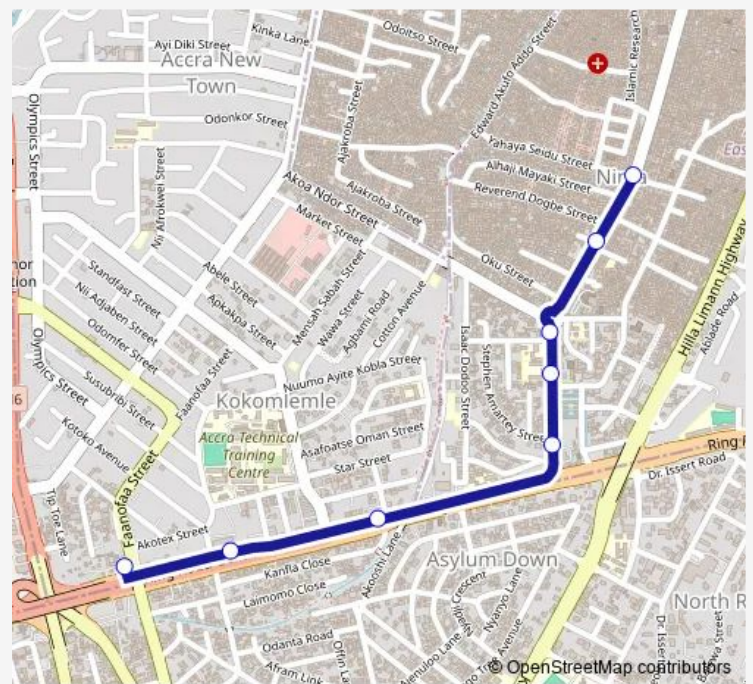

Nima Roundabout

Nima School Junction

Nima Police Station

Paloma

Equip

Circle

Route schedule

Nima Station — Circle

Monday 06:00

Tuesday 06:00

Wednesday 06:00

Thursday 06:00

Friday 06:00

Saturday 06:00

Sunday 06:00

Route info

Direction: Nima Station

Stops: 8

Trip Duration: 0 hour 18 min

395 — Nima ↔ Circle

Direction

Circle — Nima Station

10 stops

[Open route schedule](#)

Circle

Circle Overhead

Mami Dokuno

Equip

Multi Choice

Kanda

Nima Police Station

Frankies Hotel Junction