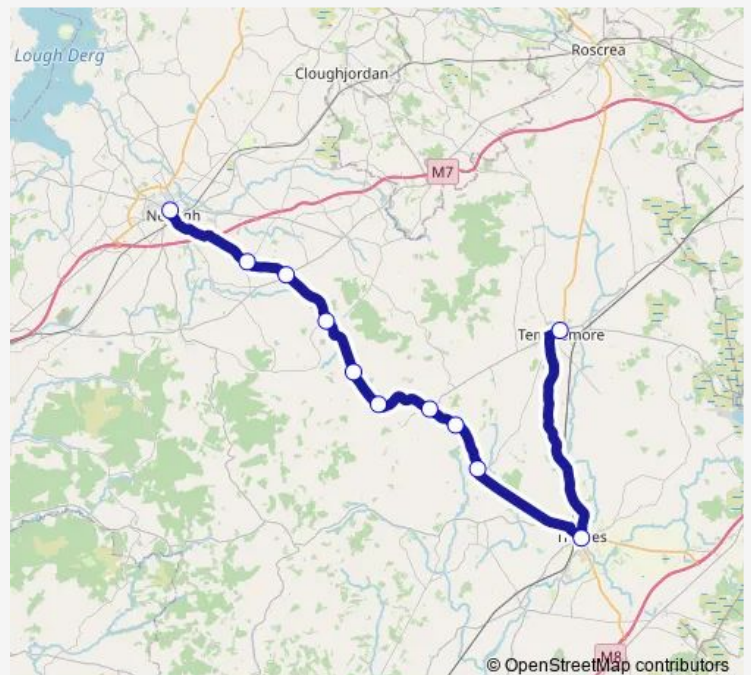

Saturday 18:05

Sunday —

Route info

Direction: Nenagh

Stops: 11

Trip Duration: 1 hour 20 min

■ 395 — Templemore Town Hall - Nenagh, Nenagh

Direction

Templemore — Kickham Street

11 stops

[Open route schedule](#)

Templemore

Thurles

Bouladuff

R498

Main Street