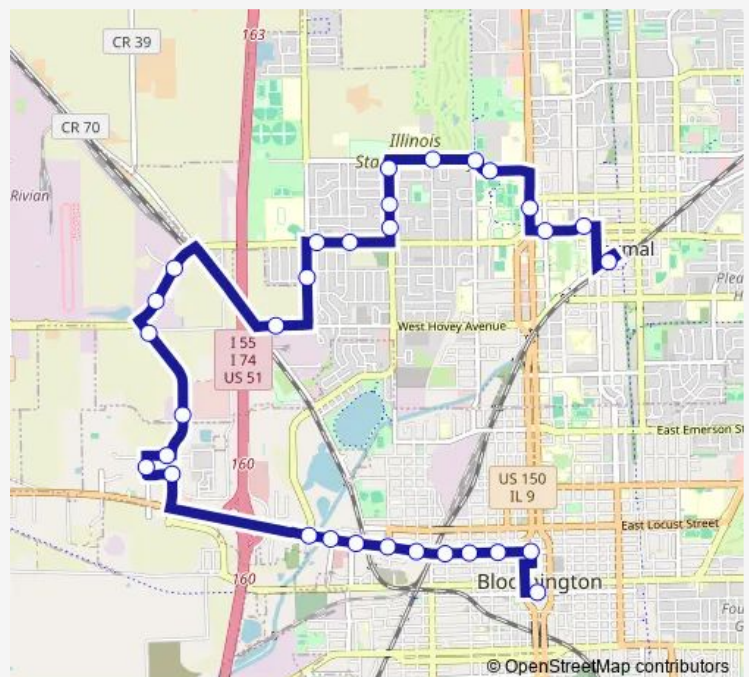

Midwest Fiber & Hovey

Parkside & Erin

College & Parkside Rd

Route schedule

Downtown Bloomington Transfer Center — Uptown Station

Monday 06:00-22:00

Tuesday 06:00-22:00

Wednesday 06:00-22:00

Thursday 06:00-22:00

Friday 06:00-22:00

Saturday 06:00-22:00

Sunday 06:00-19:00

Route info

Direction: Downtown Bloomington Transfer Center

Stops: 31

Trip Duration: 0 hour 40 min

Lime Route

College Ave & Garden Rd

Cottage Ave & Linda Ln

Cottage Ave & Ensign Dr

Cottage Ave & Gregory St

Gregory St & Grove St - S

Gregory St & Adelaide St - S

Gregory St & Cardinal Ct - S