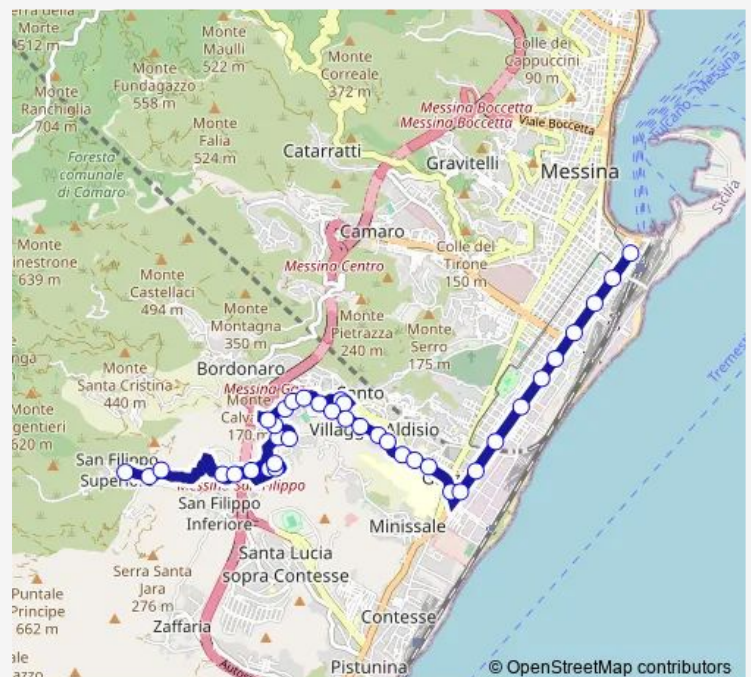

### Route info

Direction: Cavallotti

Stops: 40

Trip Duration: 0 hour 45 min

Via Socrate

Case Gescal, via 30 Q

Case Gescal, Strada 30 A

Case Gescal, St. 174 A inc. via C. Allegra