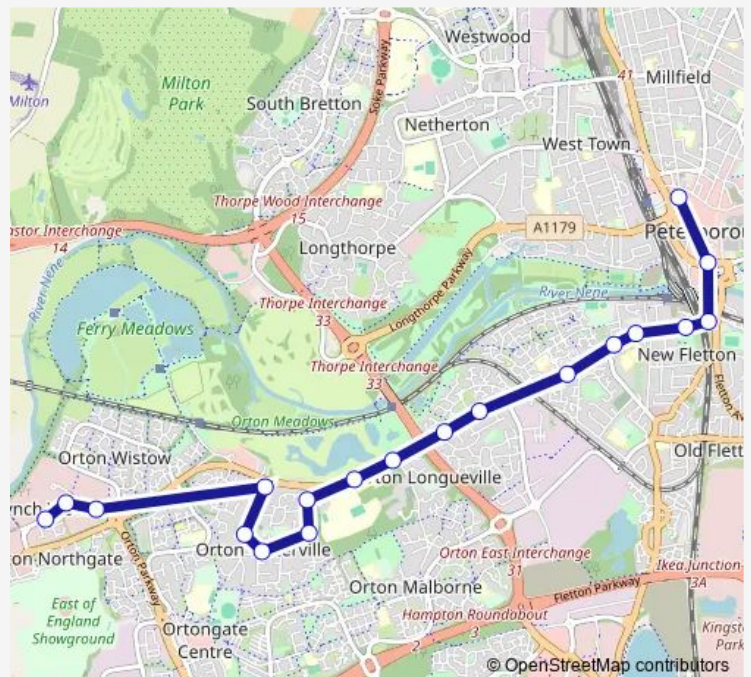

### Direction

Queensgate Bus Stn — Commerce Road

19 stops

[Open route schedule](#)

- Queensgate Bus Stn
- Rivergate - Southbound
- Town Bridge Corner
- The Cherry Tree
- Guild House
- Earl Spencer Court
- Bakers Lane
- Toll House Road
- Gordon Arms
- Orton Mere
- Nene Park Academy
- Post Office
- Aboyne Avenue
- Church Drive
- Windmill
- Cherry Orton Road
- Business Park
- Diligenta
- Commerce Road

### Route schedule

Queensgate Bus Stn — Commerce Road

Monday	10:20-18:45
Tuesday	10:20-18:45
Wednesday	10:20-18:45
Thursday	10:20-18:45
Friday	10:20-18:45
Saturday	—
Sunday	—

### Route info

Direction: Queensgate Bus Stn

Stops: 19

Trip Duration: 0 hour 21 min

24 — Queensgate - Lynch Wood

**Direction**

Commerce Road — Queensgate Bus Stn

19 stops

[Open route schedule](#)

Commerce Road

Showground

Showground

Linden Grove

Cherry Orton Road

Windmill

Church Drive