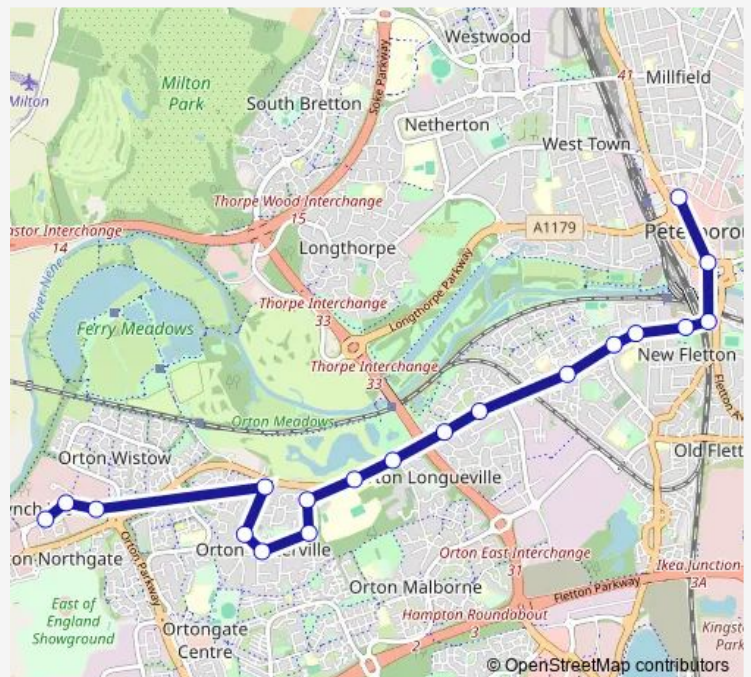

Bus 24 Queensgate - Lynch Wood

[Go to website](#)

Direction

Queensgate Bus Stn — Commerce Road

19 stops

[Open route schedule](#)

- Queensgate Bus Stn
- Rivergate - Southbound
- Town Bridge Corner
- The Cherry Tree
- Guild House
- Earl Spencer Court
- Bakers Lane
- Toll House Road
- Gordon Arms
- Orton Mere
- Nene Park Academy
- Post Office
- Aboyne Avenue
- Church Drive
- Windmill
- Cherry Orton Road
- Business Park
- Diligenta
- Commerce Road

Route info

Direction: Queensgate Bus Stn

Stops: 19

Trip Duration: 0 hour 21 min

24 — Queensgate - Lynch Wood

Direction

Commerce Road — Queensgate Bus Stn

19 stops

[Open route schedule](#)

Commerce Road

Showground

Showground

Linden Grove

Cherry Orton Road

Windmill

Church Drive

Wednesday 07:19-16:33

Thursday 07:19-16:33

Friday 07:19-16:33

Saturday —

Sunday —

Route info

Direction: Commerce Road

Stops: 19