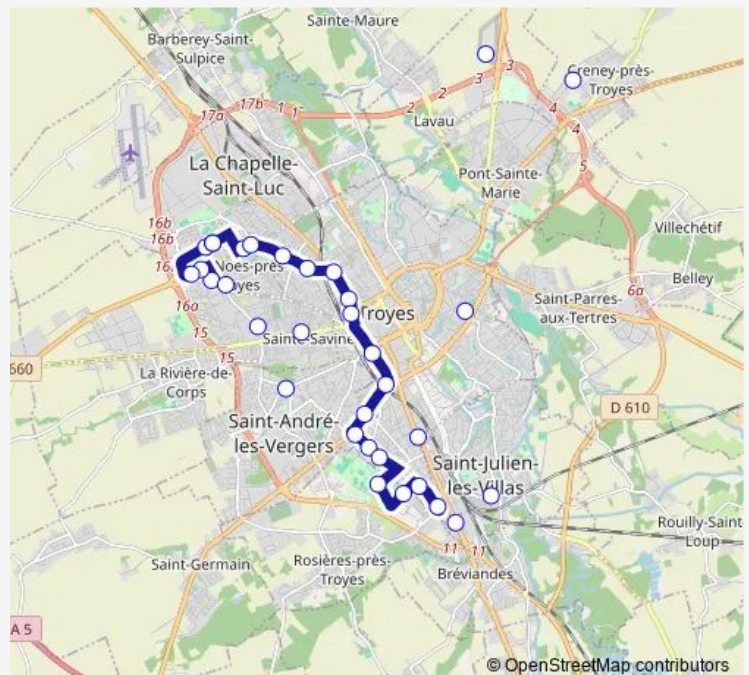

Thursday 07:10

Friday 07:10

Saturday —

Sunday —

Route info

Direction: Chantereigne

Stops: 34

Trip Duration: 0 hour 39 min

24 — Chapelle ST LUC - Chartreux

Verrier

Herriot

Hauvy

Lombards

Marne

Lycee Technique

Massenet