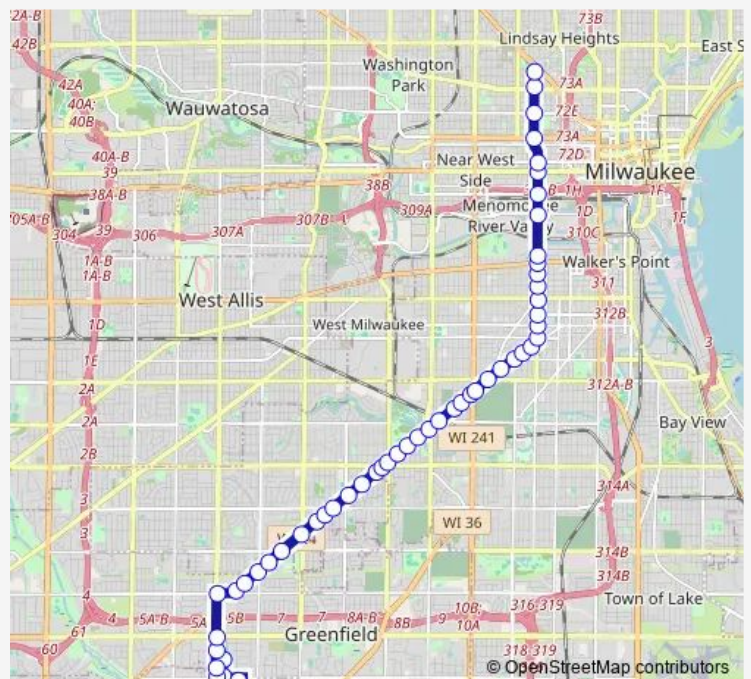

N17 & Wells

17th & Wisconsin

Clybourn & N16

N16 & Stpaul

N16 & Canal

S16 & Potawatomi

S16 & Pierce

Cesar Chavez & National

### Route schedule

Mcts Admin Building — S74 & S4935

Monday 04:19-23:37

Tuesday 04:19-23:24

Wednesday 04:19-23:24

Thursday 04:19-23:36

Friday 04:19-23:24

Saturday 05:53-23:12

### Route info

Direction: Mcts Admin Building

Stops: 48

Trip Duration: 0 hour 42 min

24 — Forest Home - 16th Street

Forest Home & Lincoln

Forest Home & S27

Forest Home & S29

## Route info

Direction: S74 &amp; S4935

Stops: 52

Trip Duration: 0 hour 40 min

Forest Home & S35

Forest Home & Leeds

Forest Home & S31

Forest Home & S29