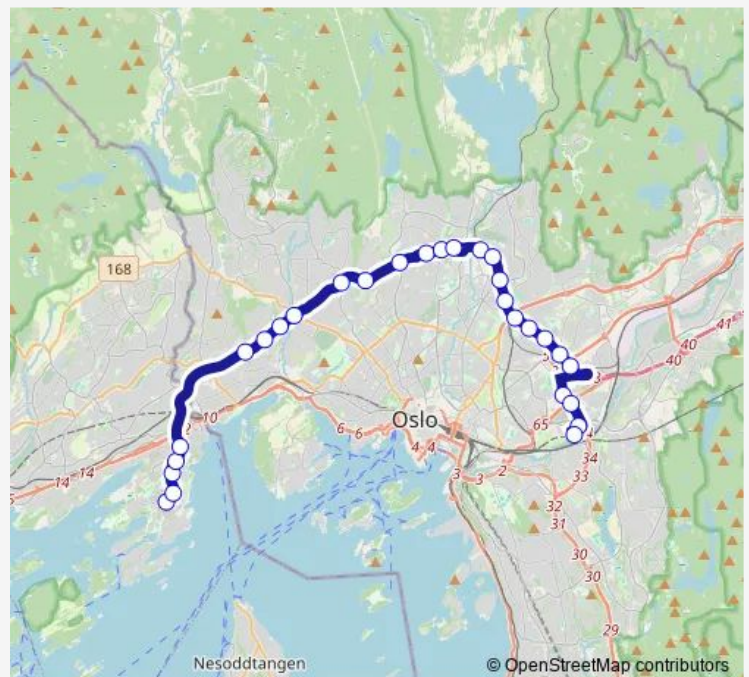

Radiumhospitalet

### Route schedule

Brynseng T — Fornebu vest

Monday 06:24-16:39

Tuesday 06:24-16:39

Wednesday 06:24-16:39

Thursday 06:24-16:34

Friday 06:24-16:34

Saturday —

### Route info

Direction: Brynseng T

Stops: 26

Trip Duration: 0 hour 43 min

24 — Fornebu vest - Brynseng T

Lilløyveien

Fornebuparken

Telenor Fornebu