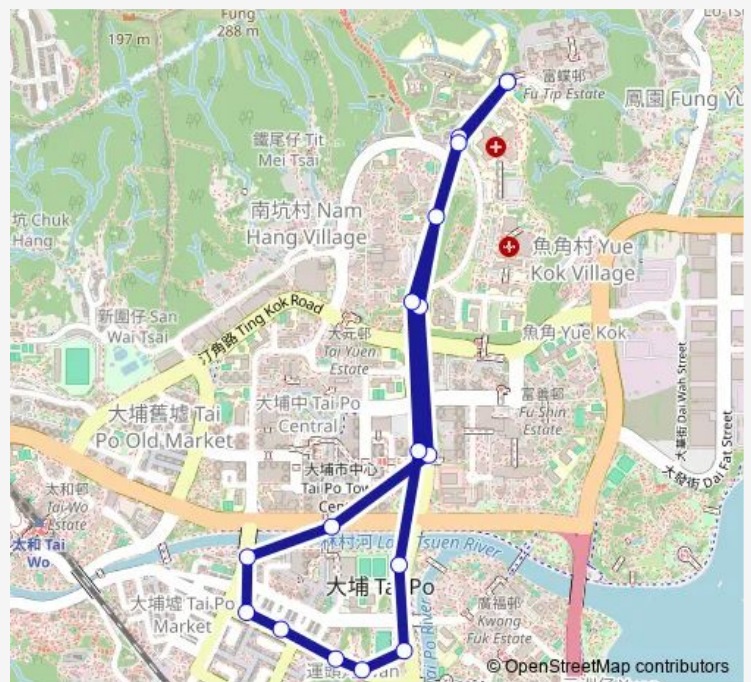

TAI PO TAI WO Road, Opposite TAI PO Centre

PO HEUNG BRIDGE SOUTHBOUND OPPOSITE FORMER LUK HEUNG SAN TSUEN PUBLIC SCHOOL|PO HEUNG STREET, NEAR PO HEUNG BRIDGE|PO HEUNG BRIDGE SOUTHBOUND OPPOSITE FORMER LUK HEUNG SAN TSUEN PUBLIC SCHOOL

KWONG FUK ROAD, NEAR KWONG FUK LANE

KWONG FUK ROAD, NEAR WAN TAU STREET

Kwong FUK Road, Near WAN TAU KOK Lane|Kwong FUK Road, WAN TAU KOK Lane|Kwong FUK Road, Near WAN TAU KOK Lane

KWONG FUK ROAD, NEAR KWONG FUK FOOTBALL GROUND

NAM WAN ROAD, NEAR KWONG FUK FOOTBALL GROUND

NAM WAN ROAD, NEAR KWONG NAM SITTING-OUT AREA

NAM WAN ROAD, NEAR TAI PO CENTRE PHASE 5

**Route schedule**

FU TIP ESTATE — FU TIP ESTATE

Monday	05:30-21:48
Tuesday	05:30-21:48
Wednesday	05:30-21:48
Thursday	05:30-21:48
Friday	05:30-21:48
Saturday	05:30-21:48
Sunday	05:30-21:48

**Route info**

Direction: FU TIP ESTATE

Stops: 17

Trip Duration: 0 hour 12 min

■ 24 — TAI PO (FU TIP Estate) - TAI PO (Kwong FUK Road) (Circular) **BusMaps**

CHUNG NGA ROAD, NEAR SACRED HEART OF MARY  
CATHOLIC PRIMARY SCHOOL