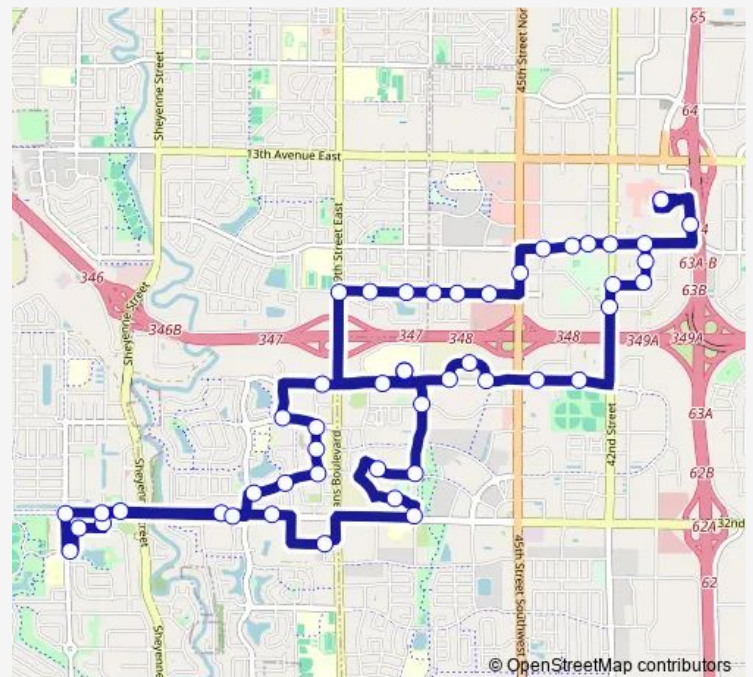

Bus 24 24 - Route 24

Go to website

Direction

Shelter 240 (West Acres) — Shelter 240 (West Acres)

49 stops

[Open route schedule](#)

- Shelter 240 (West Acres)
- 38th St S & Savers (Driveway West)
- 40th St S & Dakota View Estates (Corner Nw)
- 18th Ave SW & 40th St SW (Midblock North)
- 18th Ave SW & 42nd St SW (Corner Ne)
- 42nd St S & 19th Ave S (Midblock West)
- 23rd Ave S & Red River Zoo (Parking Lot Entrance)
- 23rd Ave S & Comfort Suites (Corner Ne)
- 23rd Ave S & Agassiz Xing (Corner Ne)
- Agassiz Xing & Ronald Mcdonald House (Midblock North)
- Agassiz Xing & 23rd Ave S (Corner Nw)
- Sanford Medical Center
- 51st St S & Amber Valley Pkwy S (Corner Nw)
- 51st St S & 30th Ave S (Corner Nw)
- 30th Ave S & Urban Plains Apartments (Midblock North)
- Scheels Arena (Midblock South)
- 51st St S & 32nd Ave S (Corner Nw)
- 33rd Ave E & West Fargo Cash Wise
- 32nd Ave E & 6th/4th St E (Midblock North)
- 32nd Ave E & 4th/2nd St E (Midblock North)
- 32nd Ave W & West Fargo Sports Arena (Midblock North)

Route schedule

Shelter 240 (West Acres) — Shelter 240 (West Acres)

Monday	06:30-21:30
Tuesday	06:30-21:30
Wednesday	06:30-21:30
Thursday	06:30-21:30
Friday	06:30-21:30
Saturday	07:30-19:30
Sunday	—

Route info

Direction: Shelter 240 (West Acres)

Stops: 49

Trip Duration: 0 hour 55 min

24 — 24 - Route 24

6th St W & 33rd Ave W (Corner Nw)

33rd Ave W & West Lake Apartments (Midblock North)

8th St W & 9th St W (Midblock North)

9th St W & 32nd Ave W (Corner Se)

32nd Ave W & 6th St W (Corner Sw)

32nd Ave E & 2nd/4th St E (Midblock South)

31st Ave E & Foxtail Dr E (Corner Sw)

31st Ave E & 6th St E (Corner Sw)

31st Ave E & Bluestem Dr (Corner Sw)