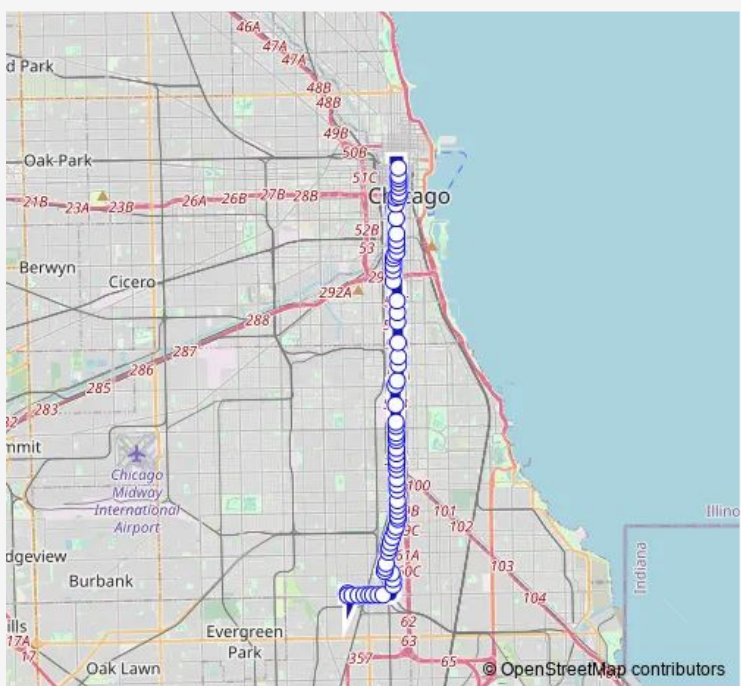

## Bus 24 Wentworth

[Go to website](#)

**Direction**  
 Clark & Randolph — Racine & 87th Street Terminal  
 80 stops  
[Open route schedule](#)

- Clark & Randolph
- Clark & Adams
- Clark & Van Buren
- Clark & Harrison
- Clark & Polk
- Clark & 11th Place
- Clark & Roosevelt
- Clark & 15th Street
- Clark & 16th/17th
- Clark & 18th Street
- Clark & Archer
- Wentworth & Archer
- Wentworth & Cermak
- Wentworth & 23rd Street
- Wentworth & 24th Street
- Wentworth & 26th Street
- Wentworth & 27th Street
- Wentworth & 28th Place
- Wentworth & 29th Street
- 3000 S Wentworth
- Wentworth & 31st Street

**Route schedule**  
 Clark & Randolph — Racine & 87th Street Terminal

Monday	06:40-18:05
Tuesday	06:40-18:05
Wednesday	06:40-18:05
Thursday	06:40-18:05
Friday	06:40-18:05
Saturday	—
Sunday	—

**Route info**  
 Direction: Clark & Randolph  
 Stops: 80  
 Trip Duration: 1 hour 5 min

24 — Wentworth BusMaps

3200 S Wentworth

Wentworth & 33rd Street

Wentworth & 35th Street

3600 S Wentworth

Wentworth & 37th Street

3800 S Wentworth

Wentworth & Pershing

## Route info

Direction: Clark &amp; Randolph

Stops: 67

Trip Duration: 0 hour 48 min

Wentworth & 37th Street

3800 S Wentworth

Wentworth & Pershing

Wentworth & Root