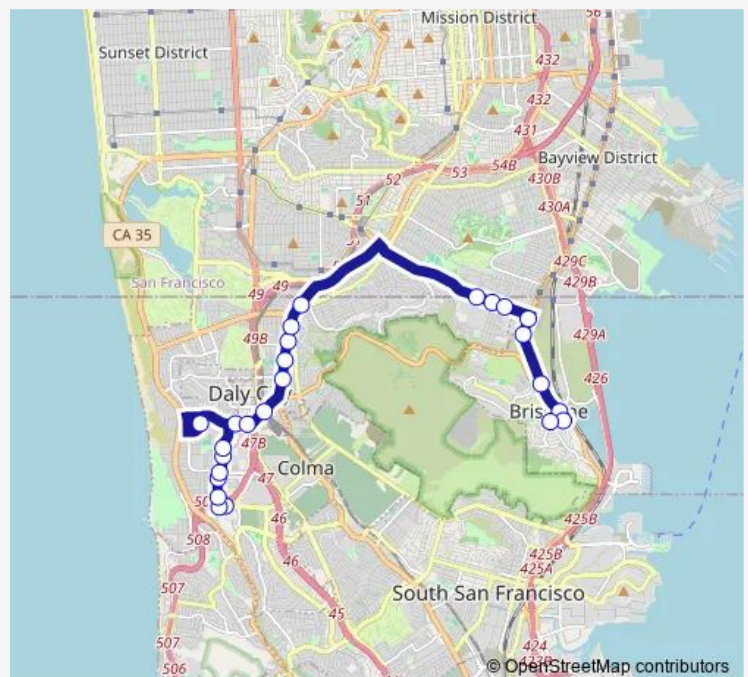

Bayshore Blvd & Industrial Way

Geneva Ave & Bayshore Blvd

Geneva Ave & Schwerin St

Geneva Ave & Rio Verde St

Geneva Ave & Santos St

San Jose Ave & Bepler St

Mission St & John Daly Blvd

Mission St & Parkview Ave

Saint Francis Blvd & Casa Ave

### Route schedule

Old County Rd & San Francisco Ave — Serramonte Blvd & Hwy 1

Monday 07:28

Tuesday 07:28

Wednesday 07:28

Thursday 07:28

Friday 07:28

Saturday —

### Route info

Direction: Old County Rd & San Francisco Ave

Stops: 26

Trip Duration: 0 hour 47 min

24 — Brisbane - Shasta High

Saint Francis Blvd & Southgate Ave

Saint Francis Blvd & Belhaven Ave

Saint Francis Blvd & Clarinada Ave