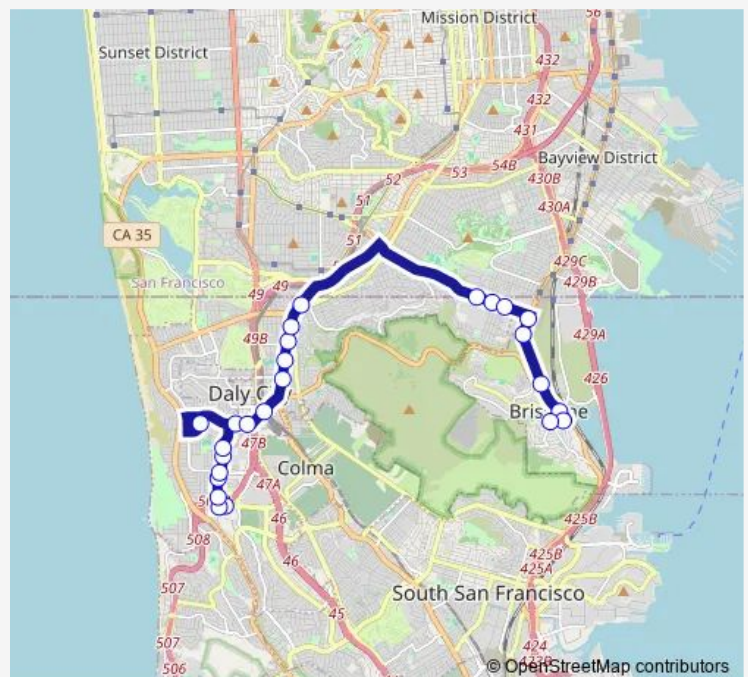

Bayshore Blvd & Industrial Way

Geneva Ave & Bayshore Blvd

Geneva Ave & Schwerin St

Geneva Ave & Rio Verde St

Geneva Ave & Santos St

San Jose Ave & Bepler St

Mission St & John Daly Blvd

Mission St & Parkview Ave

Saint Francis Blvd & Casa Ave

### Route schedule

Old County Rd & San Francisco Ave — Serramonte Blvd & Hwy 1

Monday 07:28

Tuesday 07:28

Wednesday 07:28

Thursday 07:28

Friday 07:28

Saturday —

### Route info

Direction: Old County Rd & San Francisco Ave

Stops: 26

Trip Duration: 0 hour 47 min

■ 24 — Brisbane - Shasta High

Saint Francis Blvd & Southgate Ave

Saint Francis Blvd & Belhaven Ave

Saint Francis Blvd & Clarinada Ave