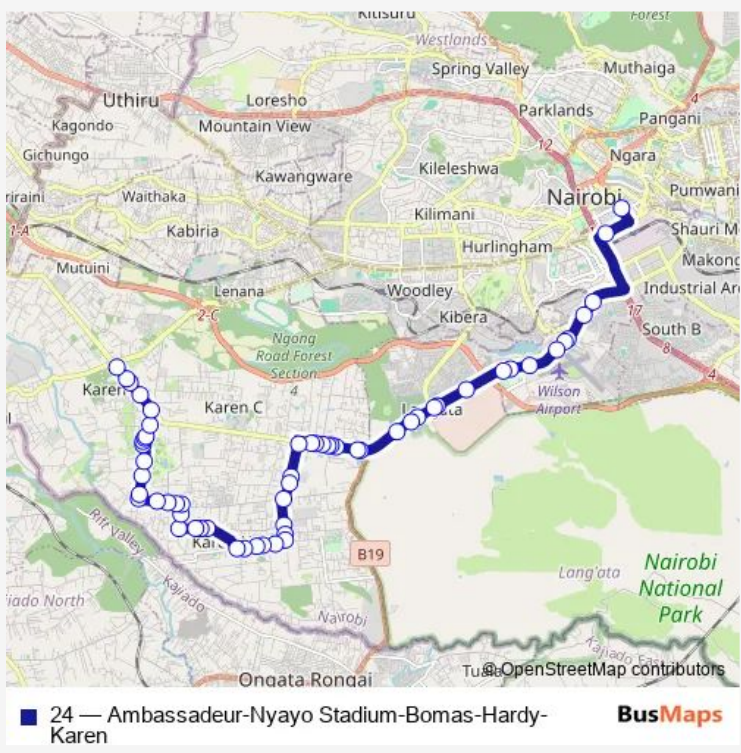

Bus 24 Ambassadeur-Nyayo Stadium-Bomas-Hardy-Karen

[Go to website](#)

Direction
 Karen/Shell — Ambassadeur
 30 stops
[Open route schedule](#)

- Karen/Shell
- St. Christophers
- Shell/Hobwogi/Miotoni West Road
- Miotoni Road
- Lenana
- Lenana
- Forest View Mall
- Racecourse
- Pathway
- Kenol
- Santack Estate
- Showground
- Tankard
- Corner/Meteorological Department/Total
- Junction
- Brew Bistro
- Swedish School Nairobi
- Posta/Ole Odume Road
- Adams Arcade
- Motherland
- Kirichwa Road Junction

Route schedule
 Karen/Shell — Ambassadeur

Monday	06:00
Tuesday	06:00
Wednesday	06:00
Thursday	06:00
Friday	06:00
Saturday	06:00
Sunday	06:00

Route info
 Direction: Karen/Shell
 Stops: 30
 Trip Duration: 0 hour 40 min

Agip

Ambassadeur

Direction

Ambassadeur — Karen/Nakumatt Crossroads

59 stops

[Open route schedule](#)

Ambassadeur

Kenya Polytechnic Bus Stop

Route info

Direction: Ambassadeur

Stops: 59

Trip Duration: 1 hour 9 min

Tangaza College

St Lukes Methodist

Karengata/Cuea/Jkuat Stage

Kenya School Of Law