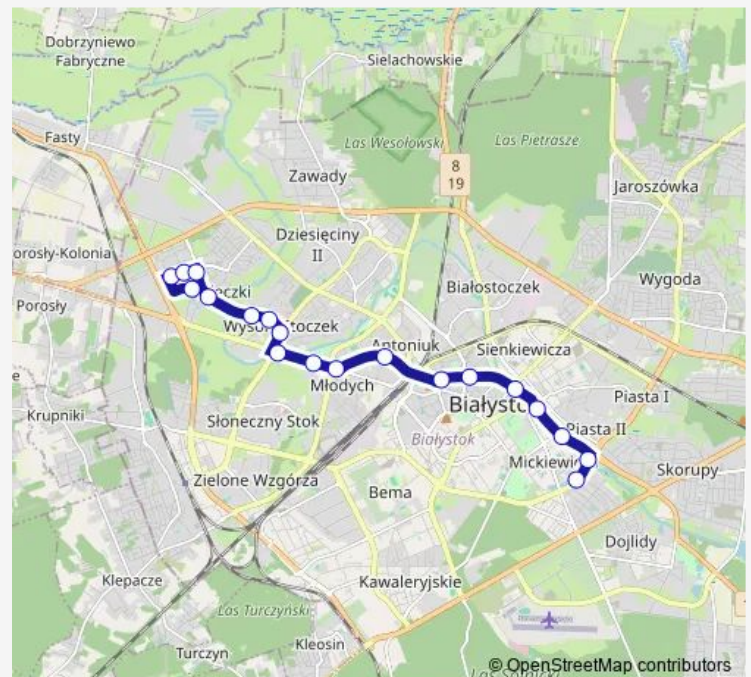

### Route schedule

Miłosza/Atrium Biała(284) — Herberta/Pętla(155)

Monday 04:55-22:59

Tuesday 04:55-22:59

Wednesday 04:55-22:59

Thursday 04:55-22:59

Friday 04:55-22:59

Saturday 05:00-21:05

### Route info

Direction: Miłosza/Atrium Biała(284)

Stops: 20

Trip Duration: 0 hour 30 min