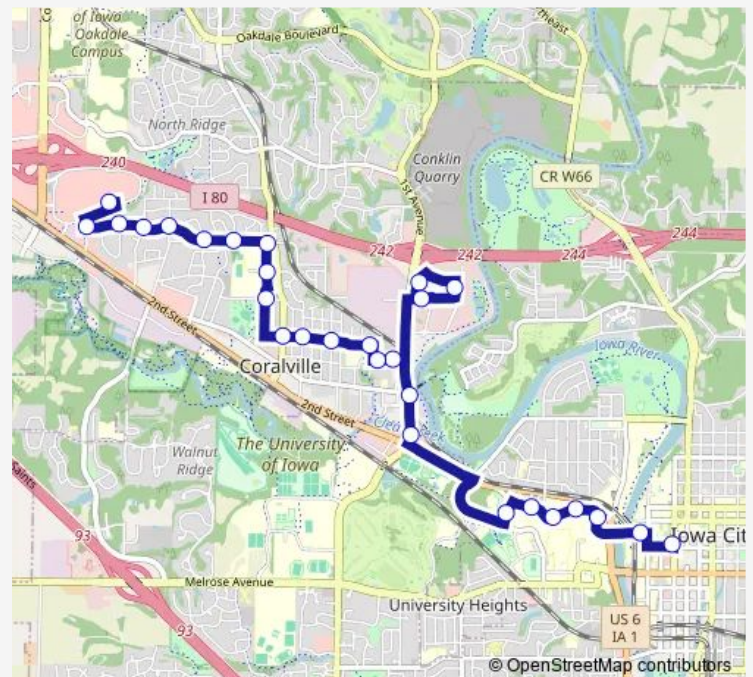

Newton Rd - UI Student Health

Newton Rd Ramp

Newton Rd - VA Hospital

Newton & Lincoln

Elliot St @ Carver Hawkeye Arena

1st Ave & Highway 6

1st Ave & 5th St

Ponseti Way

8th St & 14th Ave

14th Ave & 9th St

14th Ave & 10th St

Route schedule

Downtown Interchange — Coral Ridge Mall

Monday 18:10-23:20

Tuesday 18:10-23:20

Wednesday 18:10-23:20

Thursday 18:10-23:20

Friday 18:10-23:20

Saturday —

Sunday —

Route info

Direction: Downtown Interchange

Stops: 28

Trip Duration: 0 hour 29 min

Direction

undefined — undefined

0 stops

[Open route schedule](#)**Route schedule**

undefined — undefined

Monday	18:39-23:49
Tuesday	18:39-23:49
Wednesday	18:39-23:49
Thursday	18:39-23:49
Friday	18:39-23:49
Saturday	—
Sunday	—