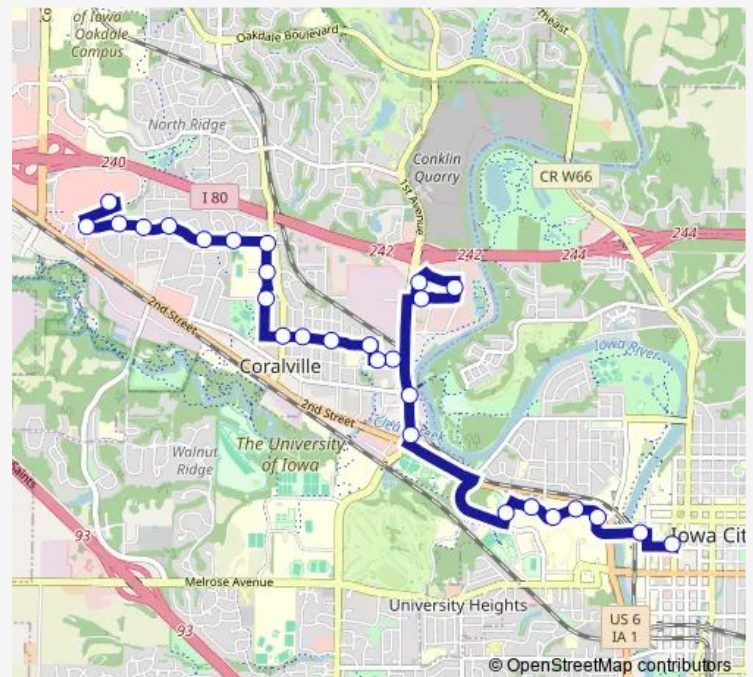

Newton Rd - UI Student Health

Newton Rd Ramp

Newton Rd - VA Hospital

Newton & Lincoln

Elliot St @ Carver Hawkeye Arena

1st Ave & Highway 6

1st Ave & 5th St

Ponseti Way

8th St & 14th Ave

14th Ave & 9th St

14th Ave & 10th St

Route schedule

Downtown Interchange — Coral Ridge Mall

Monday 18:10-23:20

Tuesday 18:10-23:20

Wednesday 18:10-23:20

Thursday 18:10-23:20

Friday 18:10-23:20

Saturday —

Sunday —

Route info

Direction: Downtown Interchange

Stops: 28

Trip Duration: 0 hour 29 min

Direction

undefined — undefined

0 stops

[Open route schedule](#)**Route schedule**

undefined — undefined

Monday	18:39-23:49
Tuesday	18:39-23:49
Wednesday	18:39-23:49
Thursday	18:39-23:49
Friday	18:39-23:49
Saturday	—
Sunday	—