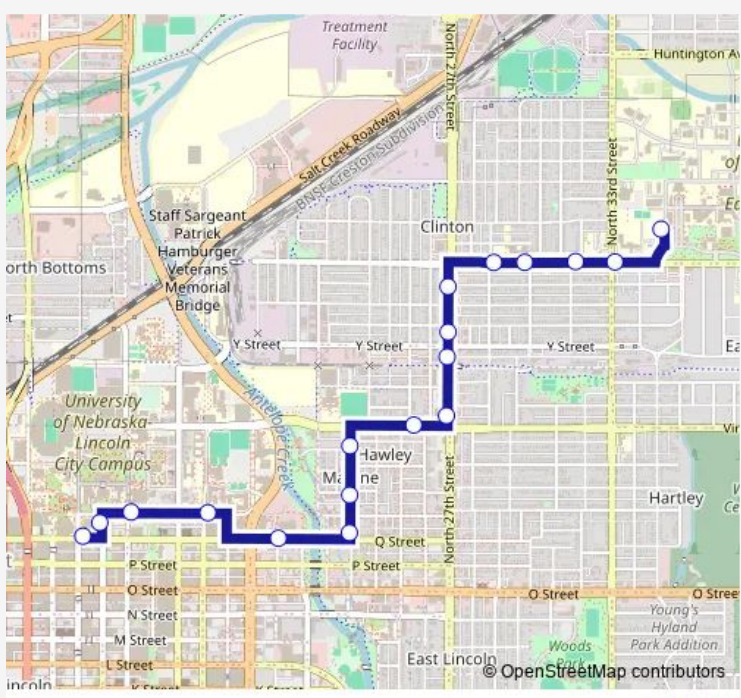

Bus 24 Holdrege

[Go to website](#)

Direction
 North 35th Street & East Campus Loop South — Q Street & North 12th Street, Ne

18 stops

[Open route schedule](#)

- North 35th Street & East Campus Loop South
- Holdrege Street & North 33rd Street, Ne
- Holdrege Street & Grace Street, Nw
- Holdrege Street & North 30th Street, Nw
- Holdrege Street & North 29th Street, Ne
- North 27th Street & Dudley Street, Nw
- North 27th Street & Orchard Street, Sw
- North 27th Street & Apple Street, Sw
- North 27th Street & Vine Street, Nw
- Vine Street & North 25th Street, Ne
- North 23rd Street & U Street, Sw
- North 23rd Street & S Street, Sw
- North 23rd Street & Q Street, Nw
- Q Street & North 20th Street, Ne
- R Street & North 17th Street, Ne
- R Street & North 14th Street Nebraska Union, N
- North 13th Street & R Street, Sw
- Q Street & North 12th Street, Ne

Route schedule
 North 35th Street & East Campus Loop South — Q Street & North 12th Street, Ne

Monday	06:50-17:30
Tuesday	06:50-17:30
Wednesday	06:50-17:30
Thursday	06:50-17:30
Friday	06:50-17:30
Saturday	—
Sunday	—

Route info
 Direction: North 35th Street & East Campus Loop South
 Stops: 18
 Trip Duration: 0 hour 13 min

Direction

Q Street & North 12th Street, Ne — North 35th Street & East Campus Loop South

23 stops

[Open route schedule](#)

Q Street & North 12th Street, Ne

Stadium Drive & T Street, Ne

North 14th Street & Avery Avenue, Nw

Vine Street & North 14th Street, Se

Vine Street & North 17th Street, Sw

Vine Street & North 19th Street, Se