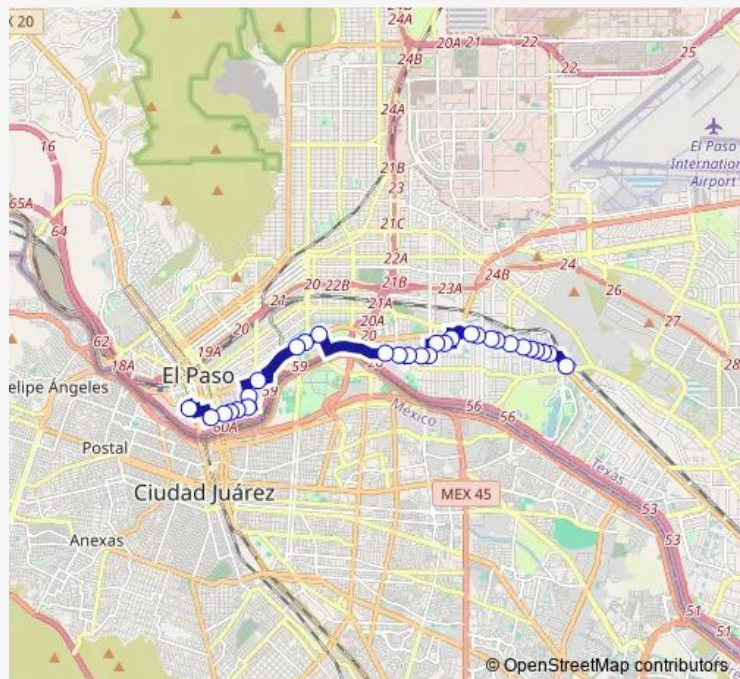

### Route schedule

Downtown Transit Ctr Bay J — 6931 AlamedaDelta

Monday 05:35-18:55

Tuesday 05:35-18:55

Wednesday 05:35-18:55

Thursday 05:35-18:55

Friday 05:35-18:55

Saturday 05:35-18:55

### Route info

Direction: Downtown Transit Ctr Bay J

Stops: 39

Trip Duration: 0 hour 37 min

24 — Delta Via Second Ward

4910 FlowerVal Verde

5220 FlowerCortez

676 De VargasFlower