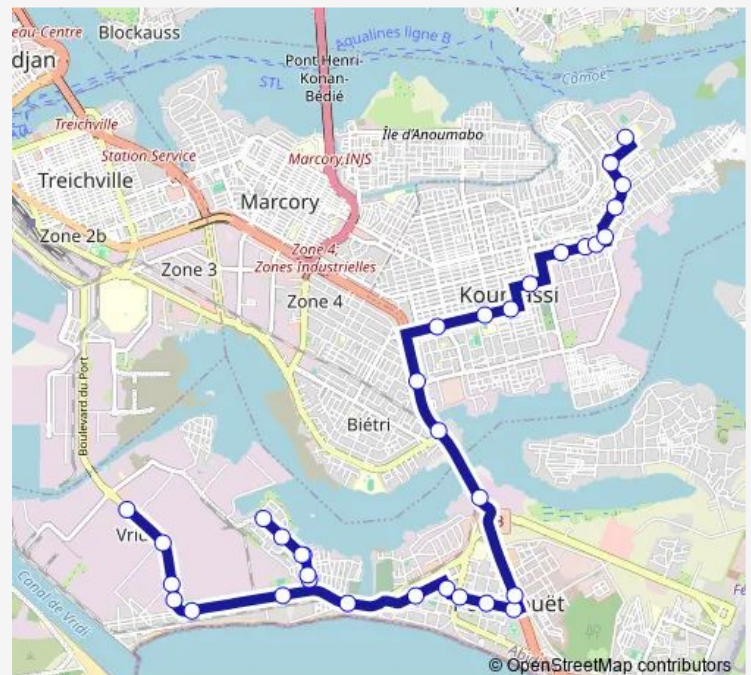

### Route schedule

Terminus Koumassi Nord-Est — Simat

Monday 06:00

Tuesday 06:00

Wednesday 06:00

Thursday 06:00

Friday 06:00

Saturday 06:00

### Route info

Direction: Terminus Koumassi Nord-Est

Stops: 33

Trip Duration: 0 hour 54 min

24 — Cpma Vridi ↔ Koumassi Nord-Est

BusMaps

EPP Petit Bassam

Sodeci Vridi Cité

## Route info

Direction: Simat

Stops: 34

Trip Duration: 1 hour 5 min

Terminus Koumassi

1ère Entrée Sogefia

Pharmacie Regina

2e Entrée Sogefia