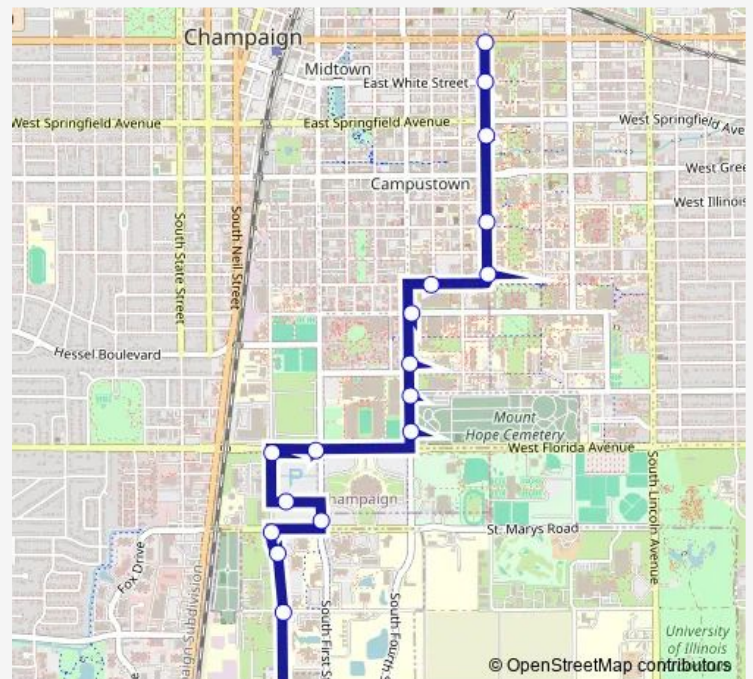

Lot E-14 (South Shelter)

First & St. Mary's (NW Corner)

First at ihotel

First & Hazelwood (NW Corner)

Route schedule

University & Wright (SE Corner) — Water Survey

Monday 07:31-18:16

Tuesday 07:31-18:16

Wednesday 07:31-18:16

Thursday 07:31-18:16

Friday 07:31-18:16

Saturday —

Sunday —

Route info

Direction: University & Wright (SE Corner)

Stops: 24

Trip Duration: 0 hour 22 min

24 — Link

First & Gerty (NW Far Side)

Oak & Gerty (NW Far Side)

Water Survey

Direction

Water Survey — University & Wright (SE Corner)

18 stops

[Open route schedule](#)

Water Survey

Hazelwood & Oak (SE Corner)

Oak St. (East Side)

St. Mary's & Oak (SE Corner)

First & St. Mary's (NE Far Side)

Lot E-14 (North Shelter)

Kirby & Oak (SE Corner)