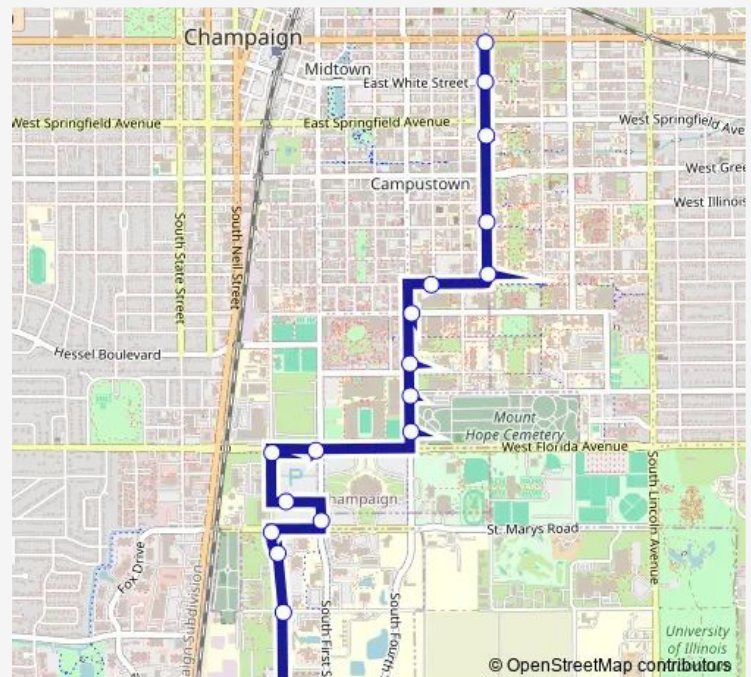

### Direction

University & Wright (SE Corner) — Water Survey

24 stops

[Open route schedule](#)

University & Wright (SE Corner)

University & Goodwin (SE Far Side)

University & Lincoln (SW Far Side)

Lincoln & Main (SW Far Side)

### Route schedule

University & Wright (SE Corner) — Water Survey

Monday 07:31-18:16

Tuesday 07:31-18:16

Wednesday 07:31-18:16

Thursday 07:31-18:16

Friday 07:31-18:16

Saturday —

### Route info

Direction: University & Wright (SE Corner)

Stops: 24

Trip Duration: 0 hour 22 min

24 — Link

First & Gerty (NW Far Side)

Oak & Gerty (NW Far Side)

Water Survey

**Direction**

Water Survey — University &amp; Wright (SE Corner)

18 stops

[Open route schedule](#)

Water Survey

Hazelwood &amp; Oak (SE Corner)

Oak St. (East Side)

St. Mary's &amp; Oak (SE Corner)