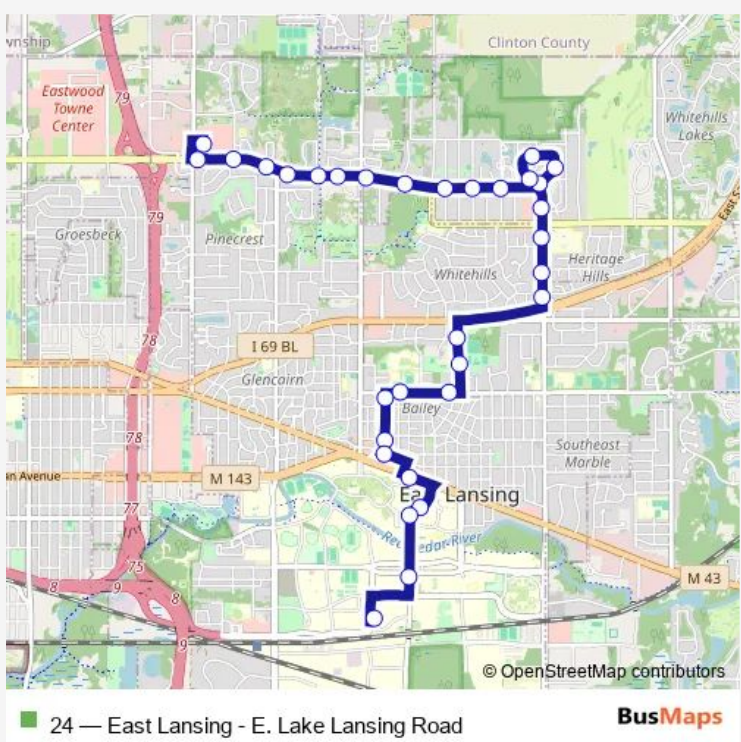

**Bus 24 East Lansing - E. Lake Lansing Road**

[Go to website](#)

**Direction**  
 NBD Red Cedar and Trowbridge — Meijer Lake Lansing Boarding center (west side)  
 39 stops  
[Open route schedule](#)

- NBD Red Cedar and Trowbridge
- EBD Wilson past Red Cedar Rd
- EBD Wilson before Farm Ln
- NBD Farm past Wilson
- NBD Farm past Auditorium
- NBD Farm before Dormitory
- WBD Gr. River Ave before Division
- NBD MAC past Albert
- NBD MAC past Elizabeth
- NBD MAC before Burcham
- EBD Burcham before Old Hickory
- EBD Burcham before Butterfield
- NBD Alton past Burcham
- NBD Alton across St. Thomas
- NBD Alton before Saginaw
- EBD Haslett before Hagadorn
- NBD Hagadorn past Cambria
- NBD Hagadorn past Crestwood
- NBD Hagadorn past Applegate
- NBD Hagadorn past Lake Lansing
- NBD Hagadorn past Horizon Dr

**Route schedule**  
 NBD Red Cedar and Trowbridge — Meijer Lake Lansing Boarding center (west side)

Monday	06:40-19:30
Tuesday	06:40-22:30
Wednesday	09:00-21:30
Thursday	11:55-15:25
Friday	11:20-22:30
Saturday	08:30-22:00
Sunday	08:30-18:00

**Route info**  
 Direction: NBD Red Cedar and Trowbridge  
 Stops: 39  
 Trip Duration: 0 hour 25 min

NBD Hagadorn past Birch Row Dr

NBD Hagadorn past Farrington Ct

WBD Birch Row before Cobbler's Dr

WBD Birch Row past Captain's Way

## Route info

Direction: Meijer Lake Lansing Boarding center (west side)

Stops: 32

Trip Duration: 0 hour 25 min

SBD MAC past Burcham

SBD MAC past Linden

EBD Albert past Mac

EBD Gr. River Ave past Division St