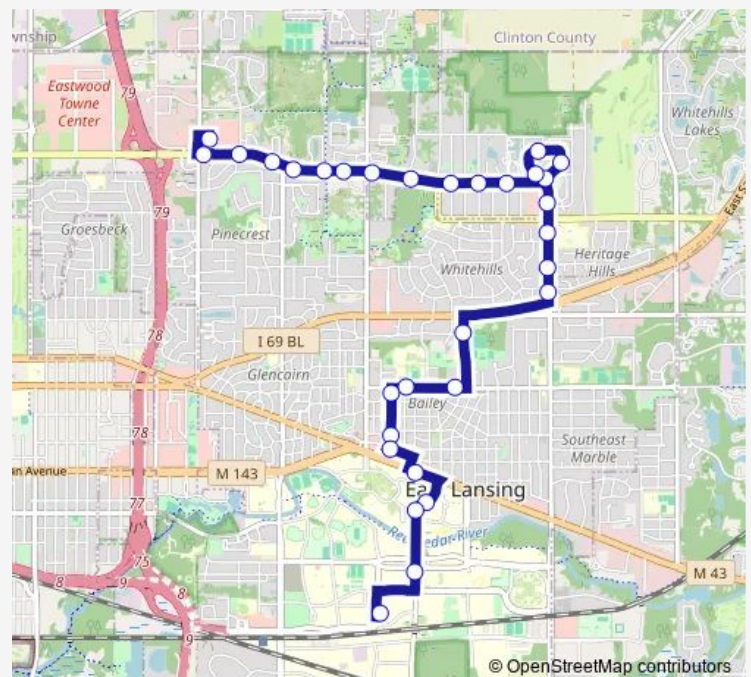

NBD MAC before Burcham

EBD Burcham before Old Hickory

EBD Burcham before Butterfield

NBD Alton past Burcham

NBD Alton across St. Thomas

NBD Alton before Saginaw

EBD Haslett before Hagadorn

NBD Hagadorn past Cambria

NBD Hagadorn past Crestwood

NBD Hagadorn past Applegate

NBD Hagadorn past Lake Lansing

NBD Hagadorn past Horizon Dr

Route schedule

NBD Red Cedar and Trowbridge — Meijer Lake Lansing Boarding center (west side)

Monday	06:40-22:30
Tuesday	06:40-14:15
Wednesday	09:00-13:05
Thursday	06:40-11:55
Friday	09:35-20:30
Saturday	10:30-21:00
Sunday	08:30-18:00

Route info

Direction: NBD Red Cedar and Trowbridge

Stops: 39

Trip Duration: 0 hour 25 min

24 — East Lansing - E. Lake Lansing Road

NBD Hagadorn past Birch Row Dr

NBD Hagadorn past Farrington Ct

WBD Birch Row before Cobbler's Dr

WBD Birch Row past Captain's Way

WBD Birch Row past Briarwick Ct

WBD Birch Row past Hagadorn Rd